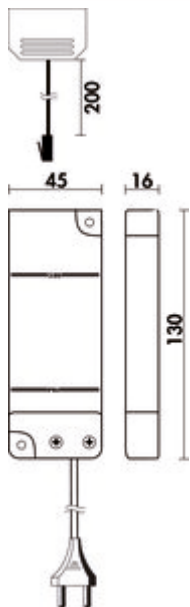

## LED converter 12

Product number: 7061025

Configuration: grey

### Configuration options

7061025 | grey

- ✓ 15 watts
- ✓ Luminaire slots: 6
- ✓ 2.000 mm
- 15 watts, 12 VDC
- with 6-fold distributor
- 2000 mm mains connection line
- connection values of the individual lamps are to be observed (watt)

### Technical data

Article type	converter	Length of the supply line (primary)	2.000 mm
Transformer / converter required	Yes	Luminaire slots	6
Power	15 watts	Illuminant type	LED
Note	observe the connection values (watt) of the individual lamps	Replaceable illuminant	No
Shape	angular		