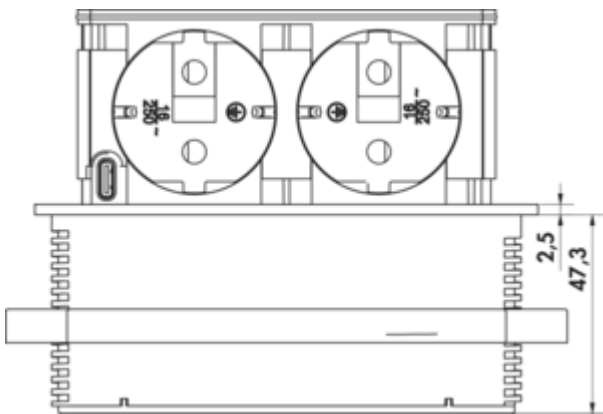

Piccolino

Product number: 7053223
Configuration: cover gunmetal

Configuration options

7053210 | cover stainless steel
7053211 | cover black matt
7053223 | cover gunmetal
7053224 | cover copper coloured

- ✓ Retractable socket element
- ✓ 2 x earthen plug socket
- ✓ USB-C 30 W

Socket element. Retractable. With 2 earthen plug sockets, 1 USB Type-C charger, 30 watts. For installation in worktops.

- material plastic, black
- cover stainless steel or black matt
- 1 x USB charger type C, 5 VDC, IA/I out: 1100 mA
- 2000 mm mains connection line with Schuko plug
- drill Ø ca. 68 mm
- for panel thickness from 16 mm, mounted by screw ring
- cable outlet below

[more infos...](#)

Technical data

Article type	Socket element	Flush mountable	Yes
Height	47,50 mm	Mains plug loosely enclosed	Yes
Drilling diameter	68 mm	Colour bezel	gunmetal
Width	67,80 mm	Colour socket	black
Material	plastic	Height extended	48,5 mm
Mains voltage	230 V/16 A	Number of USB ports	1
Protection class	IP44	USB type	USB-C
Cable outlet	cable outlet below	Type of socket element	Retractable socket element
Mounting/Fixing	installation in the worktop	Rated current	16 A
Note	can be retrofitted	Number of sockets (total)	2
Certification	CE	Opening mechanism	Push-to-open
Length of the supply line (primary)	2.000 mm	Worktop thickness	from 16 mm
Installation depth	48 mm	USB version	1 x USB charger type A, 5 VDC, IA/I out: 1000 mA
Version sockets	2 x earthen plug socket	smart charging	Yes