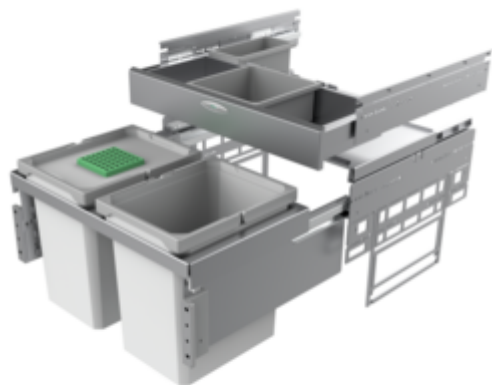

Cox® Base 360 K/600-2 with Base-Board

Product number: 8012803

Configuration: with bio lid, light grey, H 460 mm

Configuration options

8012802 | without bio lid, light grey, H 460 mm

8012803 | with bio lid, light grey, H 460 mm

8013802 | without bio lid, anthracite, H 460 mm

8013803 | with bio lid, anthracite, H 460 mm

- ✓ Front pull-out system
- ✓ full pull-out
- ✓ 31 l
 - guide rail depth 470 mm
 - waste capacity 31 (2 x 15.5) l
 - technology: full pull-out
 - fitting: cabinet wall and front panel
 - for 16/19 mm side walls
 - **with soft retraction and damping**
 - installation depth 320 mm
 - 1x2.7 l and 1x1.2 l storage boxes and 4 brackets included

[more infos...](#)

Technical data

Article type	Waste collection system	Volume/content container 1	15,5 l
Height	360 mm	Volume/content container 2	15,5 l
Width	600 mm	Soft closing	Yes
Mounting/Fixing	cabinet wall front panel	Colour container lid	light grey/green
Installation_height_list	460 mm	Design	Front pull-out system
Cabinet width	600 mm	Volume/Content container	15,5/15,5
Shape	angular	Organic lid	Yes
Installation depth	320 mm	Number of containers in additional drawer	1
Material container	plastic	Guide rail depth	470 mm
Cover	Yes	Volume/capacity drawer container 1	2.7 l
Number of containers	2	Volume/capacity drawer container 2	1,2 l
Opening technology	full pull-out	Biode lid bucket sizes	15.5 l
Total volume	31 l	Locking mechanism	With damper

Spare Parts

8012346	Complete lid, Accessory, silver
8012363	Storage box, Utensil box, dark grey, 1.2 liters
8012364	Bracket for storage box, Accessory, silver
8012362	Storage box, Utensil box, dark grey, 2.7 liters
8013334	Cox® system container, Single bucket, anthracite, 15,5 liters
8013346	Complete lid, Accessory, anthracite
8013363	Storage box, Utensil box, anthracite, 1.2 liters
8013362	Storage box, Utensil box, anthracite, 2.7 liters
8011178	Bio-filter retrofitting set, Accessory, black