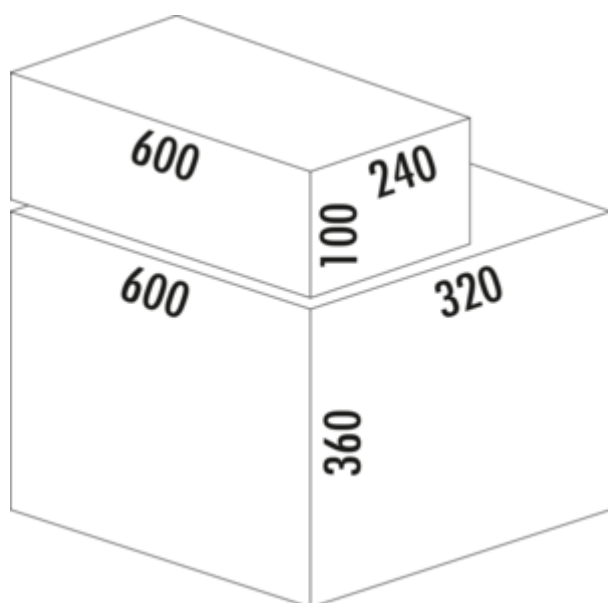

Cox® Base 360 K/600-2 with Base-Board

Product number: 8012803

Configuration: with bio lid, light grey, H 460 mm

Configuration options

8012802 | without bio lid, light grey, H 460 mm

8012803 | with bio lid, light grey, H 460 mm

8013802 | without bio lid, anthracite, H 460 mm

8013803 | with bio lid, anthracite, H 460 mm

- ✓ Front pull-out system
- ✓ full pull-out
- ✓ 31 l
 - guide rail depth 470 mm
 - waste capacity 31 (2 x 15.5) l
 - technology: full pull-out
 - fitting: cabinet wall and front panel
 - for 16/19 mm side walls
 - **with soft retraction and damping**
 - installation depth 320 mm
 - 1x2.7 l and 1x1.2 l storage boxes and 4 brackets included

[more infos...](#)

Technical data

Article type	Waste collection system	Volume/content container 1	15,5 l
Height	360 mm	Volume/content container 2	15,5 l
Width	600 mm	Soft closing	Yes
Mounting/Fixing	cabinet wall front panel	Colour container lid	light grey/green
Installation_height_list	460 mm	Design	Front pull-out system
Cabinet width	600 mm	Volume/Content container	15,5/15,5
Shape	angular	Organic lid	Yes
Installation depth	320 mm	Number of containers in additional drawer	1
Material container	plastic	Guide rail depth	470 mm
Cover	Yes	Volume/capacity drawer container 1	2.7 l
Number of containers	2	Volume/capacity drawer container 2	1,2 l
Opening technology	full pull-out	Biode lid bucket sizes	15.5 l
Total volume	31 l	Locking mechanism	With damper