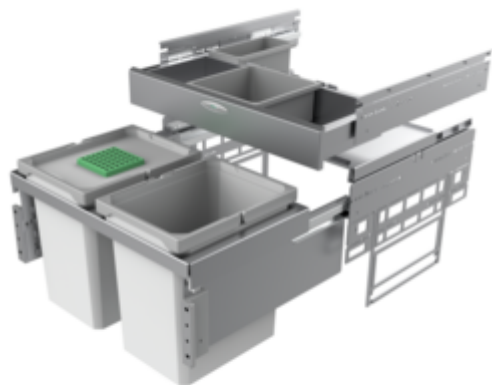

Cox® Base 360 K/600-2 with Base-Board

Product number: 8012803

Configuration: with bio lid, light grey, H 460 mm

Configuration options

8012802 | without bio lid, light grey, H 460 mm

8012803 | with bio lid, light grey, H 460 mm

8013802 | without bio lid, anthracite, H 460 mm

8013803 | with bio lid, anthracite, H 460 mm

- ✓ Front pull-out system
- ✓ full pull-out
- ✓ 31 l
 - guide rail depth 470 mm
 - waste capacity 31 (2 x 15.5) l
 - technology: full pull-out
 - fitting: cabinet wall and front panel
 - for 16/19 mm side walls
 - **with soft retraction and damping**
 - installation depth 320 mm
 - 1x2.7 l and 1x1.2 l storage boxes and 4 brackets included

[more infos...](#)

Technical data

Article type	Waste collection system	Volume/content container 1	15,5 l
Height	360 mm	Volume/content container 2	15,5 l
Width	600 mm	Soft closing	Yes
Mounting/Fixing	cabinet wall front panel	Colour container lid	light grey/green
Installation_height_list	460 mm	Design	Front pull-out system
Cabinet width	600 mm	Volume/Content container	15,5/15,5
Shape	angular	Organic lid	Yes
Installation depth	320 mm	Number of containers in additional drawer	1
Material container	plastic	Guide rail depth	470 mm
Cover	Yes	Volume/capacity drawer container 1	2.7 l
Number of containers	2	Volume/capacity drawer container 2	1,2 l
Opening technology	full pull-out	Biode lid bucket sizes	15.5 l
Total volume	31 l	Locking mechanism	With damper

Spare Parts

8012346	Complete lid, Accessory, silver
8012363	Storage box, Utensil box, dark grey, 1.2 liters
8012364	Bracket for storage box, Accessory, silver
8012362	Storage box, Utensil box, dark grey, 2.7 liters
8013334	Cox® system container, Single bucket, anthracite, 15,5 liters
8013346	Complete lid, Accessory, anthracite
8013363	Storage box, Utensil box, anthracite, 1.2 liters
8013362	Storage box, Utensil box, anthracite, 2.7 liters