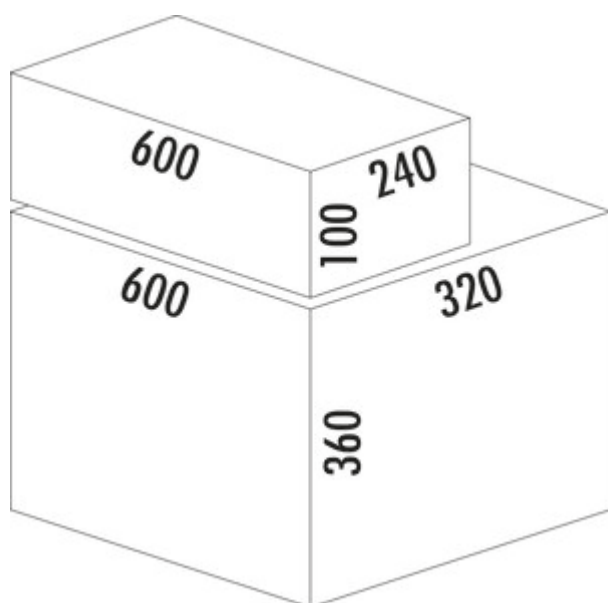

Cox[®] Base 360 K/600-2 with Base-Board

Product number: 8012803

Configuration: with bio lid, light grey, H 460 mm

Configuration options

8012802 | without bio lid, light grey, H 460 mm

8012803 | with bio lid, light grey, H 460 mm

8013802 | without bio lid, anthracite, H 460 mm

8013803 | with bio lid, anthracite, H 460 mm

- ✓ Front pull-out system
- ✓ full pull-out
- ✓ 31 l
 - guide rail depth 470 mm
 - waste capacity 31 (2 x 15.5) liters
 - technology: full pull-out
 - fitting: cabinet wall and front panel
 - with soft retraction and damping
 - installation depth 320 mm
 - 1x2.7 l and 1x1.2 l storage boxes and 4 brackets included

[more infos...](#)

Technical data

Article type	Waste collection system	Volume/content container 2	15,5 l
Height	360 mm	Soft closing	Yes
Width	600 mm	Colour container lid	light grey/green
Mounting/Fixing	cabinet wall front panel	Design	Front pull-out system
Cabinet width	600 mm	Volume/Content container	15,5/15,5
Shape	angular	Organic lid	Yes
Installation depth	320 mm	Number of containers in additional drawer	1
Material container	plastic	Guide rail depth	470 mm
Cover	Yes	Volume/capacity drawer container 1	2.7 l
Number of containers	2	Volume/capacity drawer container 2	1,2 l
Opening technology	full pull-out	Biode lid bucket sizes	15.5 l
Total volume	31 l	Locking mechanism	With damper
Volume/content container 1	15,5 l		