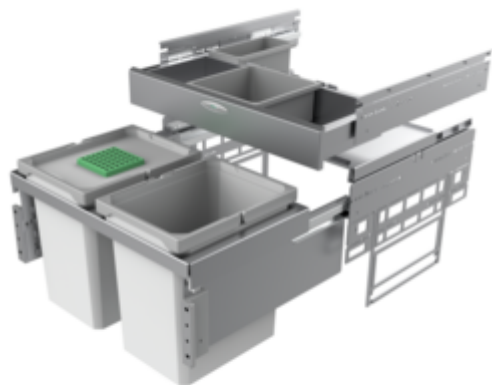

Cox[®] Base 360 K/600-2 with Base-Board

Product number: 8012803

Configuration: with bio lid, light grey, H 460 mm

Configuration options

8012802 | without bio lid, light grey, H 460 mm

8012803 | with bio lid, light grey, H 460 mm

8013802 | without bio lid, anthracite, H 460 mm

8013803 | with bio lid, anthracite, H 460 mm

- ✓ Front pull-out system
- ✓ full pull-out
- ✓ 31 l
 - guide rail depth 470 mm
 - waste capacity 31 (2 x 15.5) liters
 - technology: full pull-out
 - fitting: cabinet wall and front panel
 - with soft retraction and damping
 - installation depth 320 mm
 - 1x2.7 l and 1x1.2 l storage boxes and 4 brackets included

[more infos...](#)

Technical data

Article type	Waste collection system	Volume/content container 2	15,5 l
Height	360 mm	Soft closing	Yes
Width	600 mm	Colour container lid	light grey/green
Mounting/Fixing	cabinet wall front panel	Design	Front pull-out system
Cabinet width	600 mm	Volume/Content container	15,5/15,5
Shape	angular	Organic lid	Yes
Installation depth	320 mm	Number of containers in additional drawer	1
Material container	plastic	Guide rail depth	470 mm
Cover	Yes	Volume/capacity drawer container 1	2.7 l
Number of containers	2	Volume/capacity drawer container 2	1,2 l
Opening technology	full pull-out	Biode lid bucket sizes	15.5 l
Total volume	31 l	Locking mechanism	With damper
Volume/content container 1	15,5 l		

Accessories

8012344	Bio lid, Accessory, light grey, for 10/ 12/ 15.5 liters
8013344	Bio lid, Accessory, anthracite, for 10/ 12/ 15.5 liters
8012369	Cox Cick-E® 600 K, Accessory, dark grey/chrome matt
8012362	Storage box, Utensil box, dark grey, 2.7 liters
8013362	Storage box, Utensil box, anthracite, 2.7 liters
8012363	Storage box, Utensil box, dark grey, 1.2 liters
8013363	Storage box, Utensil box, anthracite, 1.2 liters
8012364	Bracket for storage box, Accessory, silver