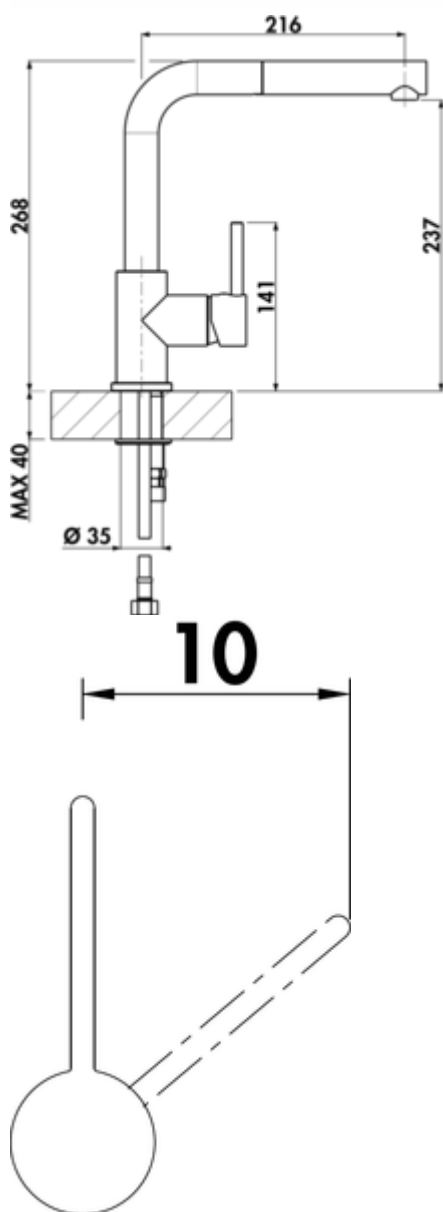

LINEA Gramix 2 high pressure faucet

Product number: 1100417

Configuration: granite lava

Configuration options

1100411 | granite nero
 1100412 | granite espresso
 1100413 | granite metallico
 1100415 | granite magnolia
 1100416 | granite concrete
 1100417 | granite lava
 1100418 | granit nero assoluto

- ✓ Sink faucet
- ✓ high pressure
- ✓ with swivelling/pull-out

Single lever faucet. With **swivelling/pull-out**, side lever and ceramic cartridge

with laminar jet regulator. — swivel range 360°

— drill Ø 35 mm

BELGAQUA

[more infos...](#)

Technical data

Article type	Sink faucet	Handle position	side lever
Brand	LINEA	Cartridge with ceramic sealing discs	Yes
Number of handles	1	Swivel range outlet	360°
Total installation height	268 mm	Type of fitting	Single lever faucet
Height	268 mm	Operating pressure	high pressure
Outreach	216 mm	Material	brass
Outlet	with swivelling/pull-out	Worktop thickness	40 mm
Discharge height	237 mm	Number of tap holes	1
Operating mode	Lever	Minimum distance wall to centre tap hole	10 mm
Drilling diameter	35 mm		