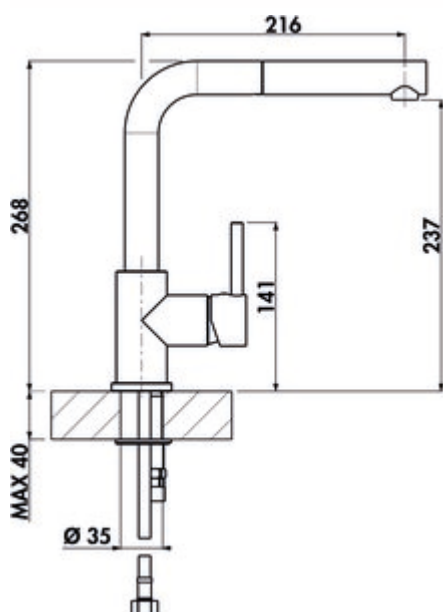

LINEA Gramix 2 high pressure faucet

Product number: 1100417

Configuration: granite lava

Configuration options

1100411 | granite nero
1100412 | granite espresso
1100413 | granite metallico
1100415 | granite magnolia
1100416 | granite concrete
1100417 | granite lava
1100418 | granit nero assoluto

- ✓ Sink faucet
- ✓ high pressure
- ✓ with swivelling/pull-out

Single lever faucet. With swivelling/pull-out, side lever and ceramic cartridge with laminar jet regulator. — swivel range 360°

— drill Ø 35 mm

BELGAQUA

[more infos...](#)

Technical data

Article type	Sink faucet	Cartridge with ceramic sealing discs	Yes
Brand	LINEA	Swivel range outlet	360°
Number of handles	1	Type of fitting	Single lever faucet
Total installation height	268 mm	Operating pressure	high pressure
Outreach	216 mm	Material	brass
Outlet	with swivelling/pull-out	Worktop thickness	40 mm
Discharge height	237 mm	Number of tap holes	1
Operating mode	Lever	Spring-guided hose shower	No
Drilling diameter	35 mm	Minimum distance wall to centre tap hole	10 mm
Handle position	right