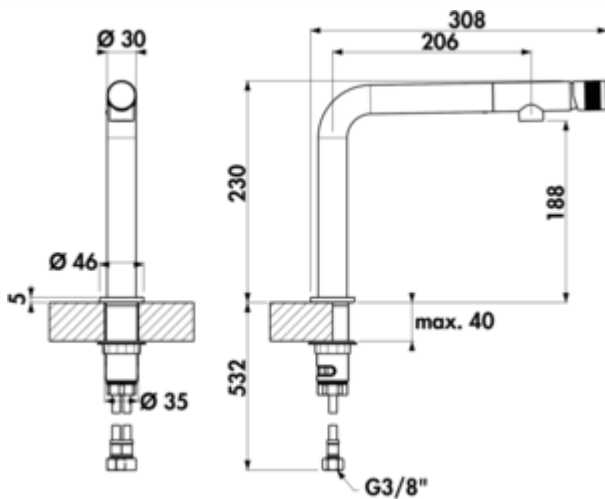

LINEA Turno Solo

Product number: 5011282

Configuration: chrome, high pressure

Configuration options

5011282 | chrome, high pressure

5011283 | stainless steel finish, high pressure

- ✓ Sink faucet
- ✓ high pressure
- ✓ with swivelling outlet

Single lever mixer. With swivelling outlet, integrated head control and ceramic cartridge.

- ergonomic operation through head control at the end of the outlet
- the high outlet position allows easy filling of higher vessels
- laminar jet regulator
- swivel range 200°
- drill Ø 35 mm
- corresponds to the German and European drinking water regulation/directive

Design by tbSTUDIO, Berlin.

BELGAQUA

[more infos...](#)

Technical data

Article type	Sink faucet	Type of fitting	Single lever faucet
Brand	LINEA	Operating pressure	high pressure
Total installation height	230 mm	Width	46 mm
Height	230 mm	Material	brass
Outreach	206 mm	Designer	Design by tbSTUDIO, Berlin
Outlet	with swivelling outlet	Worktop thickness	40 mm
Discharge height	188 mm	Number of tap holes	1
Drilling diameter	35 mm	Cartridge size	25 mm
Cartridge with ceramic sealing discs	Yes	Connection type	G 3/8" F
Swivel range outlet	200°	Connection size	DN 15
Beam type	Laminar beam	Connection hoses	900 mm