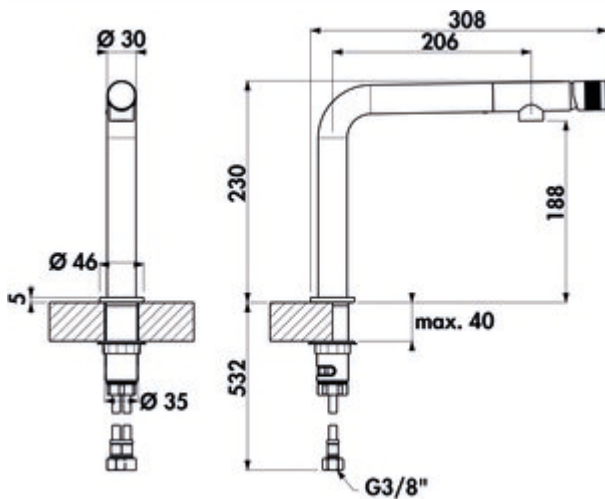

LINEA Turno Solo

Product number: 5011282

Configuration: chrome, high pressure

Configuration options

5011282 | chrome, high pressure

5011283 | stainless steel finish, high pressure

- ✓ Sink faucet
- ✓ high pressure
- ✓ Swivelling

Single lever mixer. With swivelling outlet, integrated head control and ceramic cartridge.

- ergonomic operation through head control at the end of the outlet
- the high outlet position allows easy filling of higher vessels
- laminar jet regulator
- swivel range 200°
- drill \varnothing 35 mm
- corresponds to the German and European drinking water regulation/directive

Design by tbSTUDIO, Berlin.

BELGAQUA

[more infos...](#)

Technical data

Article type	Sink faucet	Type of fitting	Single lever faucet
Brand	LINEA	Operating pressure	high pressure
Total installation height	230 mm	Width	46 mm
Outreach	206 mm	Material	brass
Outlet	Swivelling ergonomic operation through head control at the end of the outlet	Designer	Design by tbSTUDIO, Berlin
Discharge height	188 mm	Worktop thickness	40 mm
Drilling diameter	35 mm	Number of tap holes	1
Handle position	front	Cartridge size	25 mm
Warranty	2-year Naber warranty (except for wear parts); the general warranty conditions of Naber GmbH apply.	Spring-guided hose shower	No
Cartridge with ceramic sealing discs	Yes	Connection type	G 3/8" F
Swivel range outlet	200°	Connection size	DN 15
Beam type	Laminar beam	Connection hoses	900 mm
Kundendienst	Your claim to customer service during the warranty period will be settled individually by agreement.		