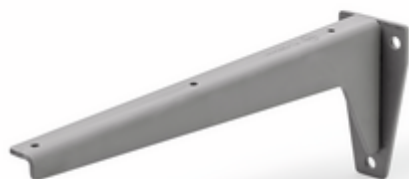

Console rigid

Product number: 3021086

Configuration: A 330, W 53, C 100 mm

Configuration options

3021085 | A 280, W 53, C 100 mm

3021086 | A 330, W 53, C 100 mm

3021087 | A 380, W 65, C 130 mm

3021088 | A 480, W 65, C 130 mm

✓ Console

Sturdy sheet-metal construction. Shelf support with welded mounting plate.

— primed in grey

— load-bearing capacity ca. 75 kg

[more infos...](#)

Technical data

Article type	Console	Width	330 mm
Height	100 mm	Carrying capacity	ca. 75 kg