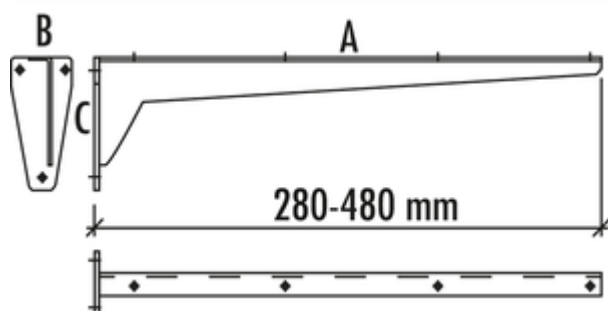

Console rigid

Product number: 3021086

Configuration: A 330, W 53, C 100 mm

Configuration options

3021085 | A 280, W 53, C 100 mm

3021086 | A 330, W 53, C 100 mm

3021087 | A 380, W 65, C 130 mm

3021088 | A 480, W 65, C 130 mm

✓ Console

Sturdy sheet-metal construction. Shelf support with welded mounting plate.

— primed in grey

— load-bearing capacity ca. 75 kg

[more infos...](#)

Technical data

Article type	Console	Width	330 mm
Height	100 mm	Carrying capacity	ca. 75 kg