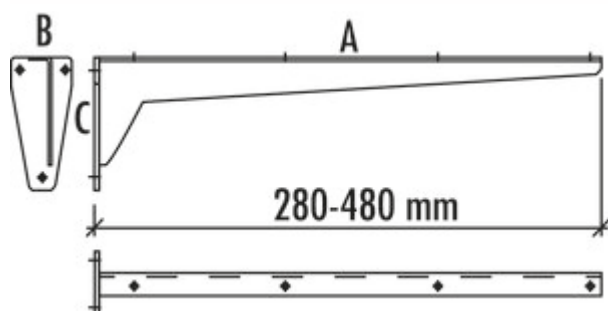

Console rigid

Product number: 3021086

Configuration: A 330, W 53, C 100 mm

Configuration options

3021085 | A 280, W 53, C 100 mm

3021086 | A 330, W 53, C 100 mm

3021087 | A 380, W 65, C 130 mm

3021088 | A 480, W 65, C 130 mm

✓ Console

Sturdy sheet-metal construction. Shelf support with welded mounting plate.

— primed in grey

— load-bearing capacity ca. 75 kg

[more infos...](#)

Technical data

Article type	Console	Carrying capacity	ca. 75 kg
Width	330 mm		