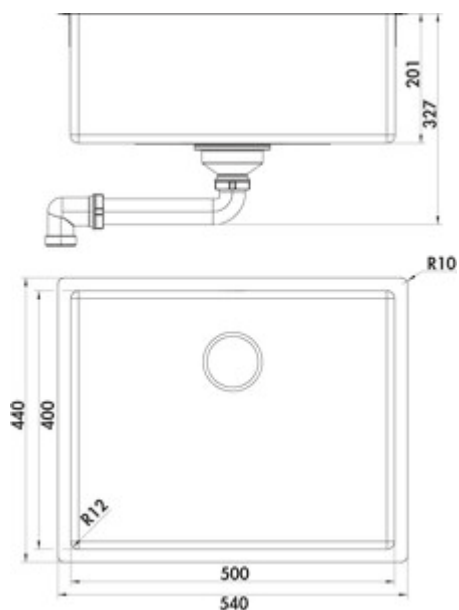

Corno Piu PFU4

Product number: 1013122

Configuration: stainless steel

Configuration options

1013122 | stainless steel

1041141 | set (sink and Mio 3 faucet)

- ✓ Built-in sink
- ✓ Flush mounted sink
- ✓ Sub-structure bowl

Built-in/sub-structure sink. Single bowl. 3½" drain and spill-over fitting with basket strainer valve flush with the bottom. When using the mounting brackets supplied, the installation width required increases by approx. 30 mm per side in case of the sub-structure sink.

Flat edge: also suitable for flush installation

— suitable for worktop thicknesses from 10–40 mm (built-in sink) and 20 mm (sub-structure sink)

— cut-out dimensions ca. 530 x 430 mm (built-in sink)

— cut-out dimensions ca. 500 x 400 mm (substructure sink)

[more infos...](#)

Technical data

Article type	Sink	Main sink width	500 mm
Width	540 mm	Height main sink	201 mm
Material	stainless steel	Depth main sink	400 mm
Note	when using the mounting brackets supplied, the installation width required increases by approx. 30 mm per side in case of the sub-structure sink	Flushing radius (R)	10
Cabinet width	600 mm	Maximum worktop material thickness	40 mm
Cut-out dimension	approx. 530 x 430 mm (built-in sink) approx. 500 x 400 mm (substructure sink)	Material thickness worktop minimum	10 mm
Worktop thickness	The sinks are suitable for worktop thicknesses from 10–40 mm (built-in sink) and from 20 mm (sub-structure sink)	Armature bench	No
Excenter fitting	Drain and spill-over fitting	Number of sinks	1 main sink
Valve type	3 1/2" flush bottom strainer basket valve	Number of overflow points	1
Overflow	Overflow in the main basin	Sound insulation	Yes
Installation variant	Built-in sink Flush mounted sink Sub-structure bowl	Pelvic inner radius (R)	12