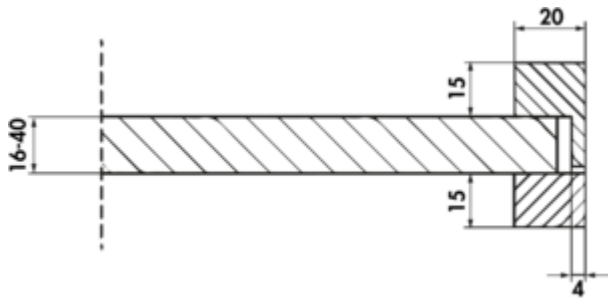

Two

Product number: 3021023
 Configuration: W 900 mm, matt black

Configuration options
 3021022 | W 600 mm, matt black
 3021023 | W 900 mm, matt black

- ✓ Shelf support
- ✓ Material: aluminium

Shelf support. Two-piece, made of aluminium, powder-coated with fine structure.
 — for plate thickness of 16–40 mm, max. depth 200 mm
 — 46–70 x 20 mm (H x T)
 — load-bearing capacity* ca. 15 kg
 — profile thickness 20 x 15 mm
 — not suitable for glass shelves
 — delivery without shelf

*_x0007_The load-bearing capacity depends on the wall condition. Suitable mounting material for the respective wall type is to be used (not included in scope of delivery).

[more infos...](#)

Technical data

Article type	Shelf support	Surface/coating	powder-coated with fine structure
Height	46 - 70 mm	Carrying capacity	ca. 15 kg
Width	900 mm	Profile thickness	20 x 15 mm
Material	aluminium	Suitable panel thickness	16–40 mm
Mounting/Fixing	Wall mounting	Max. tray depth	200