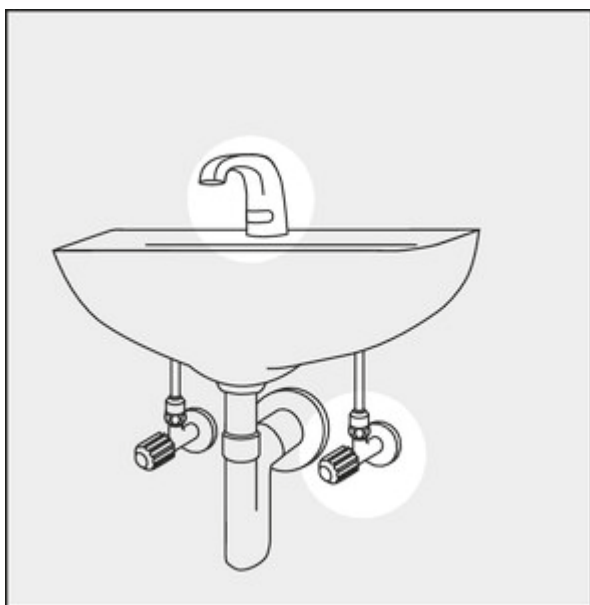

Corner valve

Product number: 5031004
Configuration: 1/2", chrome

Configuration options

5031004 | 1/2", chrome

✓ Corner valve

Connecting fitting with self-sealing installation thread, including extension, push-on collar chrome-plated.

— tested as per DIN 3227

[more infos...](#)

Technical data

Article type	Corner valve	With wall rosette	Yes
With self-sealing installation thread	Yes	Thread	1/2"