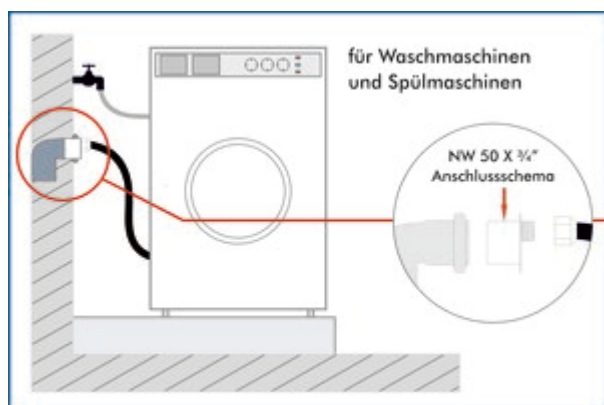

Adapter nipple

Product number: 5031121

Configuration: white

Configuration options

5031121 | white

- ✓ Connecting materials
- Drain hose, firmly screwed.
 - for washing machines, dishwashers and effluent pumps
 - no slipping out of the drain hose
 - permanent and tight connection
 - universally applicable
 - adapter nipple NW 50 x 3/4"
 - hose nozzle with 3/4" union nut

[more infos...](#)

Technical data

Article type	Connecting materials	Intended use	For the waste water hose of washing machines or dishwashers
Further	no slipping out of the drain hose permanent and tight connection universally applicable hose nozzle with 3/4" union nut	With union nut	Yes
Suitable for	washing machines dishwashers effluent pumps	Diameter connection piece inside	NW 50 x 3/4"