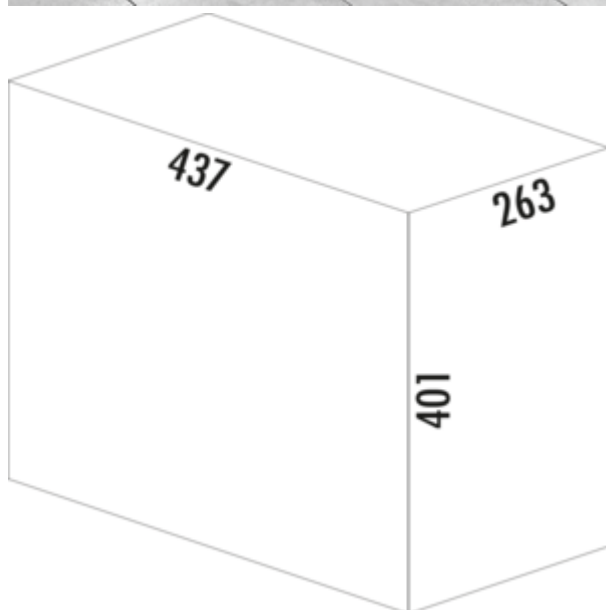

Tandem 8

Product number: 8011319

Configuration: dark grey

Configuration options

8011319 | dark grey

- ✓ Pull-out technology for rotating doors
- ✓ full pull-out
- ✓ 26 l
- waste capacity 26 (2 x 13) liters
- technology: full pull-out
- fitting: cabinet bottom

[more infos...](#)

Technical data

| | | | |
|--------------------|-------------------------|----------------------------|--|
| Article type | Waste collection system | Cover | Yes |
| Height | 401 mm | Lid type(s) | Complete lid |
| Width | 263 mm | Number of containers | 2 |
| Mounting/Fixing | cabinet bottom | Opening technology | full pull-out |
| Cabinet width | 400 mm | Total volume | 26 l |
| Shape | angular | Volume/content container 1 | 13 l |
| Frame colour | dark grey | Volume/content container 2 | 13 l |
| Material lid | plastic | Colour guide | black |
| Material container | plastic | Design | Pull-out technology for rotating doors |
| Colour total cover | dark grey | Volume/Content container | 13/13 |