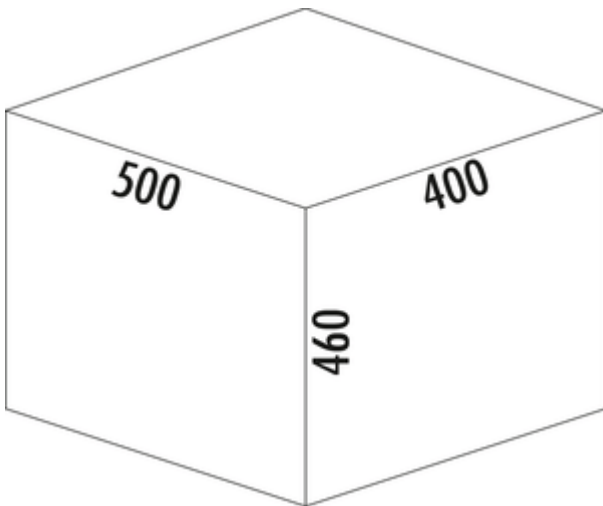

Cox® Base 460 S/500-2

Product number: 8012307

Configuration: light grey, H 460 mm

Configuration options

8012307 | light grey, H 460 mm

- ✓ Front pull-out system
- ✓ full pull-out
- ✓ 49 l

With pull-out complete lid.

- guide rail depth 470 mm
- waste capacity 49 (1 x 21/1 x 28) l
- technology: full pull-out
- frame/guide silver
- complete lid silver
- fitting: cabinet wall and front panel
- **with soft retraction and damping**

[more infos...](#)

Technical data

Article type	Waste collection system	Opening technology	full pull-out
Height	460 mm	Total volume	49 l
Width	500 mm	Volume/content container 1	21 l
Mounting/Fixing	cabinet wall front panel	Volume/content container 2	28 l
Cabinet width	500 mm	Soft closing	Yes
Shape	angular	Colour guide	silver
Frame colour	silver	Design	Front pull-out system
Material container	plastic	Volume/Content container	21/28
Colour total cover	silver	Retractable total cover	Yes
Cover	Yes	Guide rail depth	470 mm
Lid type(s)	Complete lid	Locking mechanism	With damper
Number of containers	2		