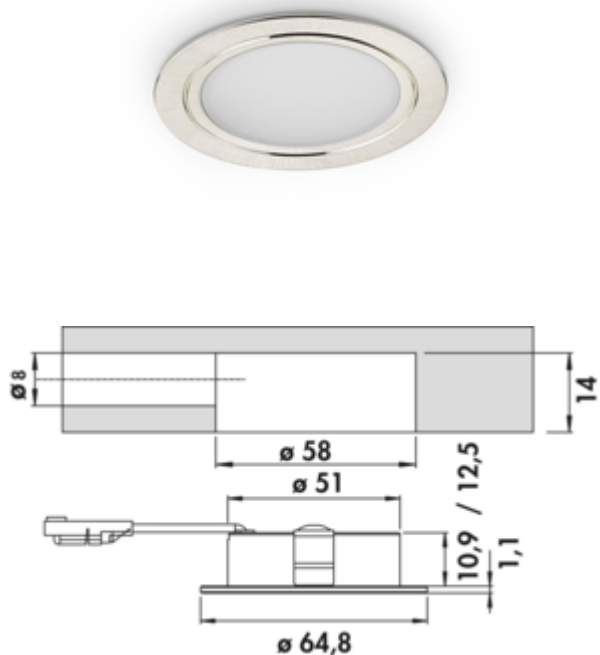

Anelli LED stainless steel coloured

Product number: 7061328

Configuration: set 3, 4000 K neutral white

Configuration options

7061324 | single lamp without switch, 4000 K neutral white

7061326 | set 2, 4000 K neutral white

7061328 | set 3, 4000 K neutral white

7061330 | set 5, 4000 K neutral white

7063358 | single lamp without switch, 3000 K warm white

7063360 | set 2, 3000 K warm white

7063362 | set 3, 3000 K warm white

7063364 | set 5, 3000 K warm white

- ✓ Built-in lamp
- ✓ Surface-mounted lamp
- ✓ 4000 K neutral white

Built-in lamp. Aluminium body, illumination without visible LED points.

Individual lamp without switch

- 4 watts, 12 V, two colour areas: **4000 K** neutral white, **3000 K** warm white
- 62 lumen/watt
- 2000 mm supply line
- drill \varnothing 58 mm

[more infos...](#)

Technical data

Article type	Luminaire	Outer diameter	64,8 mm
Height	1,1 mm	Illuminant included	Yes
Drilling diameter	58 mm	Housing colour	stainless-steel coloured
Width	64,8 mm	Colour temperature	4000 K neutral white
Energy efficiency class	F	Illuminant type	LED
Transformer / converter required	Yes, included	Replaceable illuminant	No
Protection class	III	Light yield	62 lumen/watt
Mounting/Fixing	Base unit installation (wall unit/shelf) installation	Connection	One-sided
Material housing	aluminium	Homogeneous light field without visible LED points	Yes
Switch	No	Design	Built-in lamp Surface-mounted lamp
Shape	round	Illuminant power	4 watts
Length of the supply line (primary)	2.000 mm		