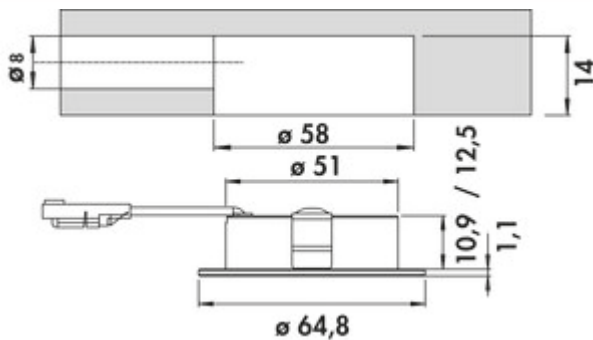

Anelli LED stainless steel coloured

Product number: 7061328

Configuration: set 3, 4000 K neutral white

Configuration options

- 7061324 | single lamp without switch, 4000 K neutral white
- 7061326 | set 2, 4000 K neutral white
- 7061328 | set 3, 4000 K neutral white
- 7061330 | set 5, 4000 K neutral white
- 7063358 | single lamp without switch, 3000 K warm white
- 7063360 | set 2, 3000 K warm white
- 7063362 | set 3, 3000 K warm white
- 7063364 | set 5, 3000 K warm white

- ✓ Built-in lamp
- ✓ Surface-mounted lamp
- ✓ 4000 K neutral white

Built-in lamp. Aluminium body, illumination without visible LED points.

Individual lamp without switch

- 4 watts, 12 V, two colour areas: 4000 K neutral white, 3000 K warm white
- 62 lumen/watt
- 2000 mm supply line
- drill \varnothing 58 mm

[more infos...](#)

Technical data

Article type	Luminaire	Outer diameter	64,8 mm
Drilling diameter	58 mm	Illuminant included	Yes
Width	64,8 mm	Housing colour	stainless-steel coloured
Energy efficiency class	F	Colour temperature	4000 K neutral white
Transformer / converter required	Yes, included	Illuminant type	LED
Protection class	III	Replaceable illuminant	No
Mounting/Fixing	Base unit installation (wall unit/shelf) installation	Light yield	62 lumen/watt
Material housing	aluminium	Connection	One-sided
Switch	No	Homogeneous light field without visible LED points	Yes
Shape	round	Design	Built-in lamp Surface-mounted lamp
Length of the supply line (primary)	2.000 mm	Illuminant power	4 watts