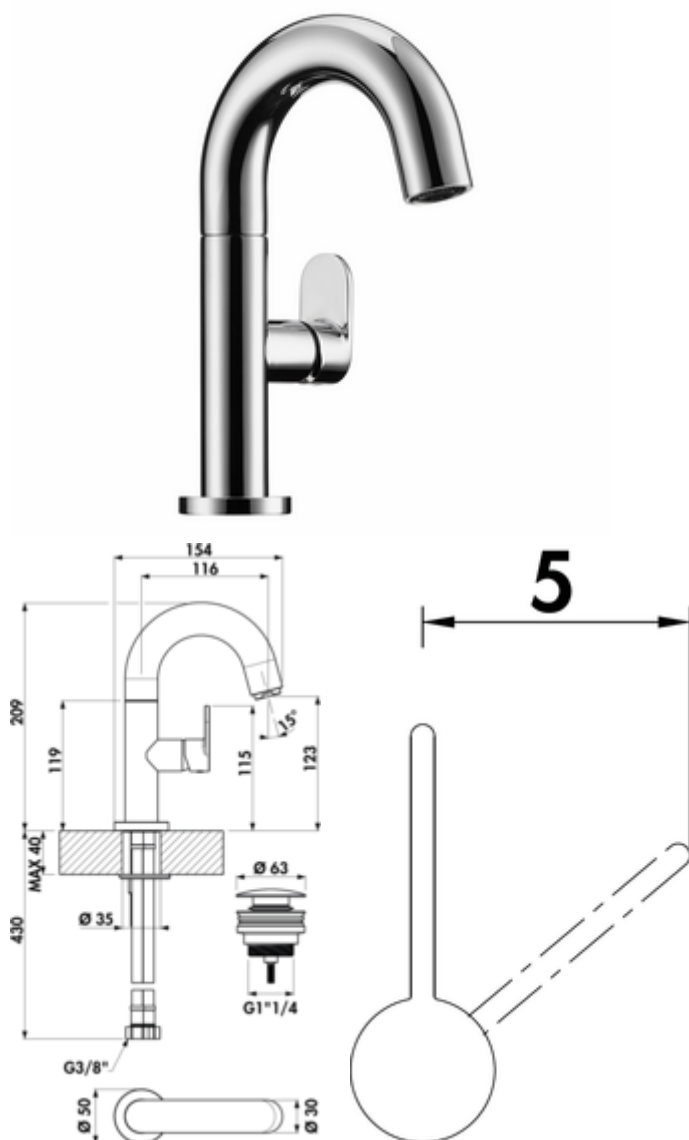

LINEA Sottile 1 bathroom

Product number: 5011293

Configuration: chrome, high pressure

Configuration options

5011293 | chrome, high pressure

5011294 | black matt, high pressure

✓ Washbasin tap

✓ high pressure

Single lever faucet. With ceramic cartridge. With drain fitting Klick-Komfort.

— swivel range 360°

— drill \varnothing 35 mm

[more infos...](#)

Technical data

Article type	Washbasin tap	Width	50 mm
Brand	LINEA	Material	brass
Number of handles	1	Worktop thickness	40 mm
Total installation height	209 mm	Excenter fitting	With drain fitting Klick-Komfort (without spill-over)
Height	209 mm	Number of tap holes	1
Outreach	116 mm	Cartridge size	25 mm
Discharge height	123 mm	Minimum distance wall to centre tap hole	5 mm
Operating mode	Lever	Angle of inclination of aerator	15 °
Drilling diameter	35 mm	Flow rate at 3 bar (cold)	6,48 l/min
Handle position	side lever	Flow rate at 3 bar (hot)	6,65 l/min
Cartridge with ceramic sealing discs	Yes	Flow rate at 3 bar (spray mix)	8,56 l/min
Swivel range outlet	360°	Connection type	G 3/8" F
Type of fitting	Single lever faucet	Connection size	DN 15
Operating pressure	high pressure	Connection hoses	450 mm