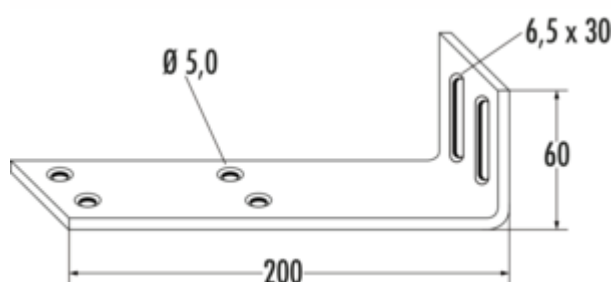

Upper shelf bracket

Product number: 1111109

Configuration: white

Configuration options

1111109 | white

✓ Connecting materials

— sides 200 x 60 mm

Including accessories bag:

- 2 x wood screws 5.5 x 6 mm
- 2 x tooth lock washers galvanised 6.4 mm
- 2 x KS multi-purpose dowels
- 4 x chipboard screws 4 x 16 mm

[more infos...](#)

Technical data

Article type	Connecting materials	Thigh dimensions	200 x 60 mm
Diameter hole bore	5 mm		