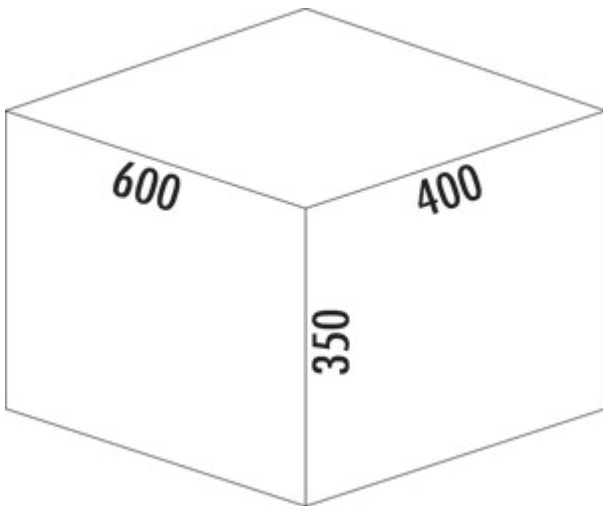

## Cox Stand-UP<sup>®</sup> 350 S/600-2

Product number: 8013424

Configuration: without bio lid, anthracite, H 350 mm

### Configuration options

8013424 | without bio lid, anthracite, H 350 mm

- ✓ Existing pull-outs
- ✓ 44 l
- ✓ Number of containers: 2

For mounting on existing pull-outs with a nominal depth of 450 mm and 500 mm.

- maximum frame height (dimension from the bottom of the drawer to the top edge of the frame) 245 mm
- minimum installation depth (internal dimension of the drawer) 400 mm
- waste volume 44 (2 x 22) litres
- total height 350 mm
- installation height without complete lid 340 mm
- complete lid can be mounted behind the upper front to save space
- bucket height 326 mm

### Technical data

Article type	Waste collection system	Number of containers	2
Width	600 mm	Total volume	44 l
Mounting/Fixing	on existing pull-outs	Volume/content container 1	22 l
Further	maximum frame height (dimension from the bottom of the drawer to the top edge of the frame) 245 mm	Volume/content container 2	22 l
Installation_height_list	without complete lid 340 mm	Colour guide	anthracite
Cabinet width	600 mm	Design	Existing pull-outs
Shape	angular	Volume/Content container	22/22
Frame colour	anthracite	Organic lid	No
Colour total cover	anthracite	Guide rail depth	450 - 500 mm
Cover	Yes	Bucket height	326 mm
Lid type(s)	Complete lid		