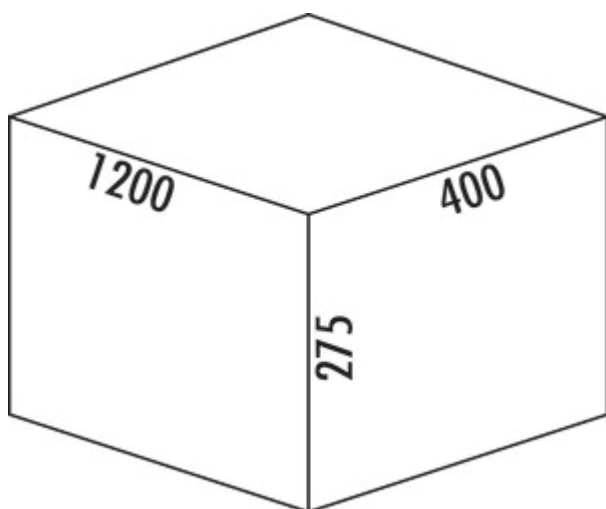

## Cox<sup>®</sup> Box 275 S/1200-6

Product number: 8012472

Configuration: light grey

### Configuration options

8012472 | light grey

- ✓ Existing pull-outs
- ✓ full pull-out
- ✓ 70 l

For installation on existing pull-outs. With non-slip inlay mat and fixed complete lid.

— waste capacity 70 (2 x 16/2 x 12/2 x 7) liters

— bucket height 256 mm

— total height 275 mm

— The complete lid can be mounted behind the top front to save space.

— suitable for Cox Work<sup>®</sup> utensils box

[more infos...](#)

### Technical data

Article type	Waste collection system	Opening technology	full pull-out
Width	1.200 mm	Total volume	70 l
Mounting/Fixing	on existing pull-outs	Volume/content container 1	16 l
Cabinet width	1200 mm	Volume/content container 2	16 l
Shape	angular	Volume/content container 3	12 l
More parts	non-slip inlay mat	Volume/content container 4	12 l
Material lid	metal	Design	Existing pull-outs
Material container	plastic	Volume/Content container	16/16/12/12/7/7
Colour total cover	silver	Retractable total cover	No
Cover	Yes	Volume/content container 5	7 l
Lid type(s)	Complete lid	Volume/content container 6	7 l
Number of containers	6	Bucket height	256 mm