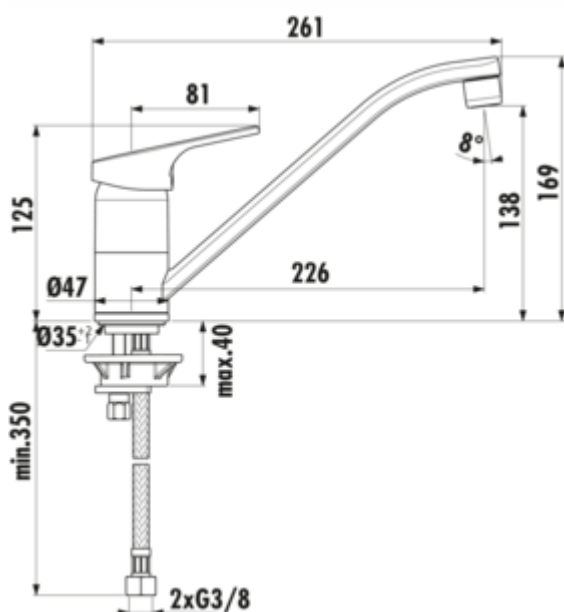

Ideal Standard Cerafit 1

Product number: 5024150

Configuration: chrome, high pressure

Configuration options

5024150 | chrome, high pressure

5024151 | chrome, low pressure

- ✓ Washbasin tap
- ✓ high pressure
- ✓ with swivelling outlet

Single lever faucet. With swivelling outlet and ceramic cartridge.

— swivel range 360°

— drill Ø 35 mm

German
Engineering

[more infos...](#)

Technical data

Article type	Washbasin tap	Swivel range outlet	360°
Brand	Ideal Standard	Type of fitting	Single lever faucet
Number of handles	1	Operating pressure	high pressure
Total installation height	169 mm	Width	47 mm
Height	169 mm	Material	brass
Outreach	226 mm	Worktop thickness	40 mm
Outlet	with swivelling outlet	Number of tap holes	1
Discharge height	138 mm	Cartridge size	38 mm
Operating mode	Lever	ECO function	Water saving function
Drilling diameter	35 mm	Temperature limiter/scald protection	Yes
Handle position	top	Angle of inclination of aerator	8 °
Lever length	81 mm	Flow rate at 3 bar (cold)	9 l/min
Cartridge with ceramic sealing discs	Yes		