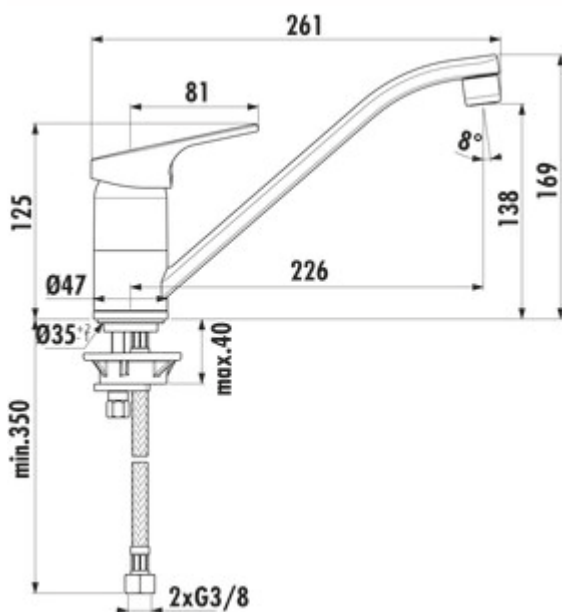

Ideal Standard Cerafit 1

Product number: 5024150

Configuration: chrome, high pressure

Configuration options

5024150 | chrome, high pressure

5024151 | chrome, low pressure

- ✓ Washbasin tap
- ✓ high pressure
- ✓ with swivelling outlet

Single lever faucet. With swivelling outlet and ceramic cartridge.

— swivel range 360°

— drill Ø 35 mm

German
Engineering

[more infos...](#)

Technical data

Article type	Washbasin tap	Swivel range outlet	360°
Brand	Ideal Standard	Type of fitting	Single lever faucet
Number of handles	1	Operating pressure	high pressure
Total installation height	169 mm	Width	47 mm
Outreach	226 mm	Material	brass
Outlet	with swivelling outlet	Worktop thickness	40 mm
Discharge height	138 mm	Number of tap holes	1
Operating mode	Lever	Cartridge size	38 mm
Drilling diameter	35 mm	ECO function	Water saving function
Handle position	top	Temperature limiter/scald protection	Yes
Lever length	81 mm	Angle of inclination of aerator	8 °
Cartridge with ceramic sealing discs	Yes	Flow rate at 3 bar (cold)	9 l/min

Accessories

5031005	Dirt Filter Ecco 1, 3/8", chrome
---------	----------------------------------