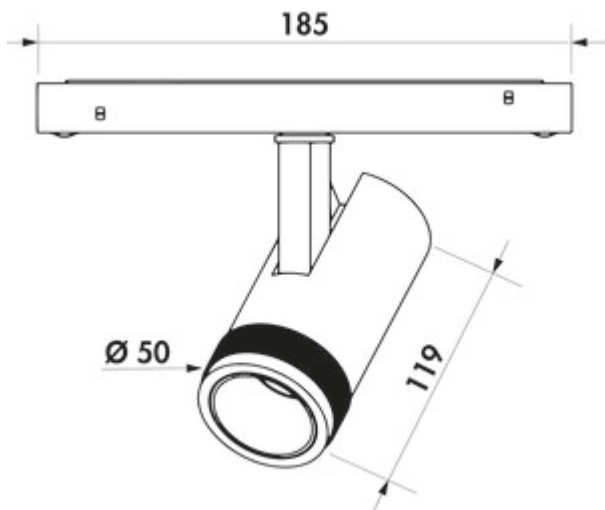

Easytrack ZOOM Spot

Product number: 7065071

Configuration: black matt

Configuration options

7065071 | black matt

- ✓ Surface-mounted lamp
- ✓ 2700 K warm white to 6000 K cold white
- ✓ 10.5 watts

Spot Zoom for Easytrack track. Powder-coated aluminium housing.

— 10.5 Watt, 48 VDC

— Continuous adjustment of light colour from 2700 K warm white to 6000 K cool white

— Very high quality of light thanks to colour rendering index >90

— max. 92 lumen/watt at 6000 K cool white

— Can be rotated and swivelled

— the beam angle can also be continuously adjusted from 15-55°

— ideal for accentuation or useful light

— with integrated Zigbee 3.0 control unit This product contains an energy efficiency class F light source. Tool-free click-in mounting in the track. Held in place by magnet or additional mechanical lock!

[more infos...](#)

Technical data

Article type	Luminaire	Intended use	ideal for accentuation or useful light
Width	50 mm	Colour temperature	2700 K warm white to 6000 K cold white
Material	aluminium	Illuminant type	LED
Energy efficiency class	F	Light yield	max. 92 lumen/watt at 6000 K cold white
Mains voltage	48 VDC	Number of lamps	1
Properties	rotatable Swivelling	Radiation angle	15-55°, continuously variable
Mounting/Fixing	tool-free click-in installation in the track held in place by a mechanical locking	Design	Surface-mounted lamp
Certification	CE	Illuminant power	10.5 watts
Surface/coating	powder coated		