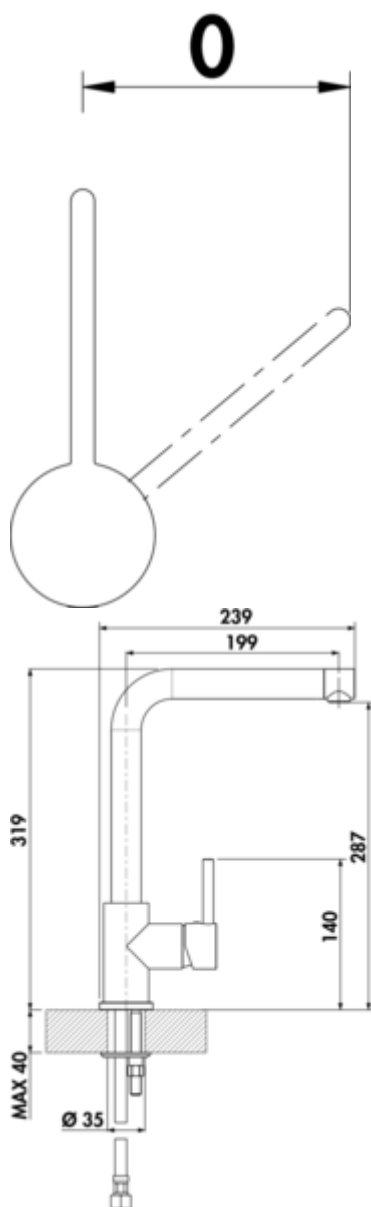

LINEA Arco 1

Product number: 5011254

Configuration: black matt, high pressure

Configuration options

- 5011250 | chrome, high pressure
- 5011251 | stainless steel finish, high pressure
- 5011254 | black matt, high pressure
- 5011255 | graphite, high pressure
- 5011257 | chrome, low pressure
- 5011258 | stainless steel finish, low pressure
- 5011259 | black matt, low pressure
- 5011260 | graphite, low pressure
- 5011270 | copper coloured, high pressure

- ✓ Sink faucet
- ✓ high pressure
- ✓ with swivelling outlet

Single lever faucet. With swivelling outlet, side lever, laminar aerator and ceramic cartridge.

- swivel range 360°
- drill Ø 35 mm
- corresponds to the German and European drinking water regulation/directive

BELGAQUA

[more infos...](#)

Technical data

Article type	Sink faucet	Type of fitting	Single lever faucet
Brand	LINEA	Operating pressure	high pressure
Number of handles	1	Material	brass
Total installation height	319 mm	Surface/coating	powder coated
Height	319 mm	Worktop thickness	40 mm
Outreach	199 mm	Number of tap holes	1
Outlet	with swivelling outlet	Cartridge size	35 mm
Discharge height	287 mm	Flow rate at 3 bar (cold)	7,2 l/min
Operating mode	Lever	Flow rate at 3 bar (hot)	7,18 l/min
Drilling diameter	35 mm	Flow rate at 3 bar (mix)	8,53 l/min
Handle position	side lever	Connection type	G 3/8" F
Cartridge with ceramic sealing discs	Yes	Connection size	DN 15
Swivel range outlet	360°	Connection hoses	450 mm