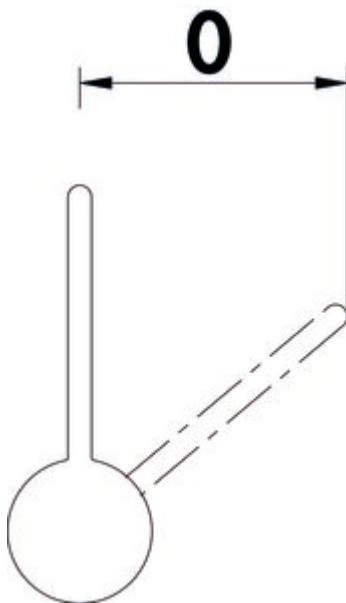

LINEA Arco 1

Product number: 5011254

Configuration: black matt, high pressure

Configuration options

- 5011250 | chrome, high pressure
- 5011251 | stainless steel finish, high pressure
- 5011254 | black matt, high pressure
- 5011255 | graphite, high pressure
- 5011257 | chrome, low pressure
- 5011258 | stainless steel finish, low pressure
- 5011259 | black matt, low pressure
- 5011260 | graphite, low pressure
- 5011270 | copper coloured, high pressure

- ✓ Sink faucet
- ✓ high pressure
- ✓ with swivelling outlet

Single lever faucet. With swivelling outlet, side lever, laminar aerator and ceramic cartridge.

— swivel range 360°

— drill Ø 35 mm

— corresponds to the German and European drinking water regulation/directive

BELGAQUA

[more infos...](#)

Technical data

Article type	Sink faucet	Operating pressure	high pressure
Brand	LINEA	Material	brass
Number of handles	1	Surface/coating	powder coated
Total installation height	319 mm	Worktop thickness	40 mm
Outreach	199 mm	Number of tap holes	1
Outlet	with swivelling outlet	Cartridge size	35 mm
Discharge height	287 mm	Spring-guided hose shower	No
Operating mode	Lever	Flow rate at 3 bar (cold)	7,2 l/min
Drilling diameter	35 mm	Flow rate at 3 bar (hot)	7,18 l/min
Handle position	right	Flow rate at 3 bar (mix)	8,53 l/min
Cartridge with ceramic sealing discs	Yes	Connection type	G 3/8" F
Swivel range outlet	360°	Connection size	DN 15
Type of fitting	Single lever faucet	Connection hoses	450 mm