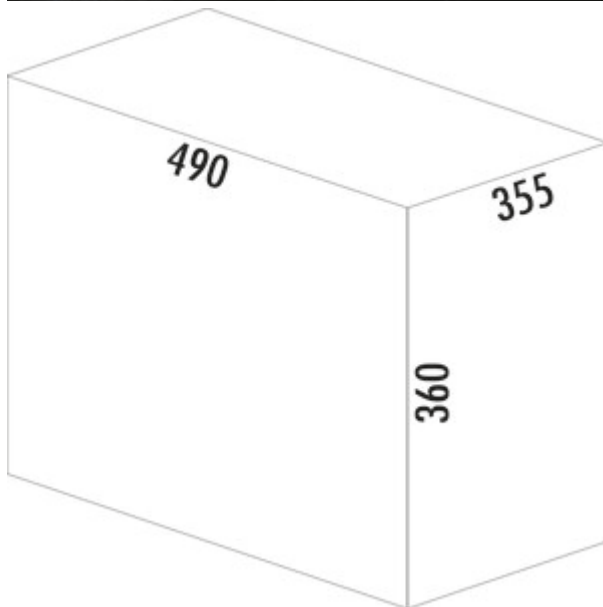

WESCO® Traditionline Double-Master® DS 360 S/400-2

Product number: 8010111
Configuration: aluminium grey

Configuration options

8010111 | aluminium grey

- ✓ Pull-out technology for rotating doors
- ✓ full pull-out
- ✓ 32 l

Including rolling cart DS.

- waste capacity 32 (2 x 16) liters
- technology: full pull-out
- fitting: cabinet bottom
- the ideal space saver with an installation height of only 360 mm

[more infos...](#)

Technical data

Article type	Waste collection system	Cover	Yes
Brand	WESCO®	Lid type(s)	Complete lid
Width	355 mm	Number of containers	2
Mounting/Fixing	cabinet bottom	Opening technology	full pull-out
Installation_height_list	360 mm	Total volume	32 l
Cabinet width	400 mm	Volume/content container 1	16 l
Shape	angular	Volume/content container 2	16 l
More parts	Rolling cart DS	Colour guide	silver
Material container	plastic	Design	Pull-out technology for rotating doors
Colour total cover	aluminium grey	Volume/Content container	16/16