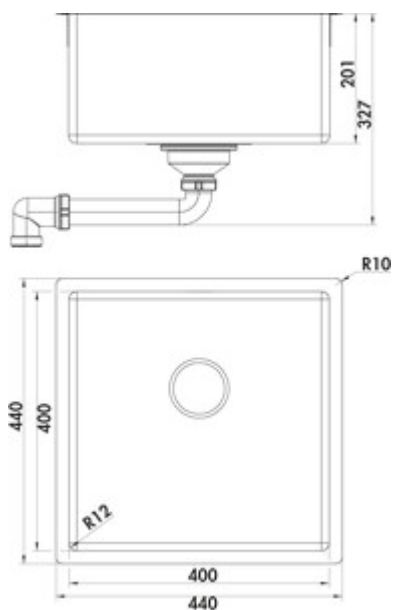

Corno Piu PFU3

Product number: 1013123

Configuration: stainless steel

Configuration options

1013123 | stainless steel

1041134 | set (sink and Mio 3 faucet)

- ✓ Built-in sink
- ✓ Flush mounted sink
- ✓ Sub-structure bowl

Built-in/sub-structure sink. Single bowl. 3½" drain and spill-over fitting with basket strainer valve flush with the bottom. When using the mounting brackets supplied, the installation width required increases by approx. 30 mm per side in case of the sub-structure sink.

Flat edge: also suitable for flush installation

— suitable for worktop thicknesses from 10–40 mm (built-in sink) and 20 mm (sub-structure sink)

— cut-out dimensions ca. 430 x 430 mm (built-in sink)

— cut-out dimensions ca. 400 x 400 mm (substructure sink)

[more infos...](#)

Technical data

Article type	Sink	Main sink width	400 mm
Width	440 mm	Height main sink	201 mm
Material	stainless steel	Depth main sink	400 mm
Note	when using the mounting brackets supplied, the installation width required increases by approx. 30 mm per side in case of the sub-structure sink	Flushing radius (R)	10
Cabinet width	500 mm	Maximum worktop material thickness	40 mm
Cut-out dimension	approx. 430 x 430 mm (built-in sink) approx. 400 x 400 mm (substructure sink)	Material thickness worktop minimum	10 mm
Worktop thickness	The sinks are suitable for worktop thicknesses from 10–40 mm (built-in sink) and from 20 mm (sub-structure sink)	Armature bench	No
Excenter fitting	Drain and spill-over fitting	Number of sinks	1 main sink
Valve type	3 1/2" flush bottom strainer basket valve	Number of overflow points	1
Overflow	Overflow in the main basin	Sound insulation	Yes
Installation variant	Built-in sink Flush mounted sink Sub-structure bowl	Pelvic inner radius (R)	12