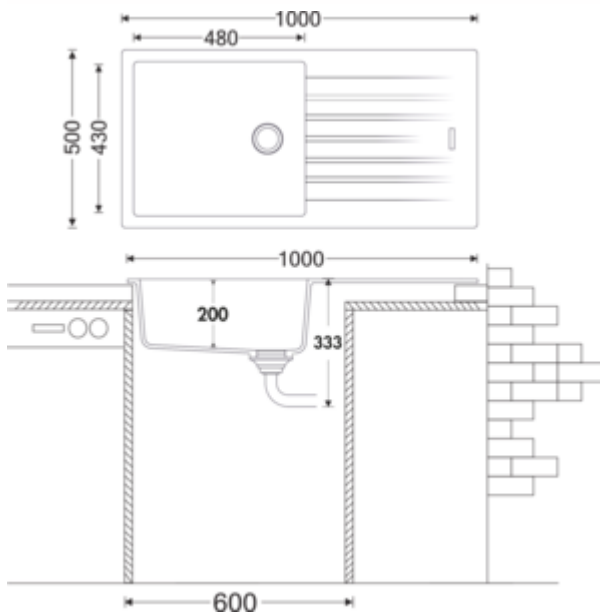

Angola 100 L

Product number: 1106037
Configuration: granite lava

Configuration options

1106031 | granite nero
1106032 | granite espresso
1106033 | granite metallico
1106035 | granite magnolia
1106036 | granite concrete
1106037 | granite lava
1106038 | granite nero assoluto

- ✓ Built-in sink
- ✓ Composite
- ✓ Eccentric set, chrome-plated

Built-in sink. Composite, with large bowl and draining surface, reversible. 3½" basket strainer valve flush with rotational excenter fitting, chrome plated.

- pre-drilled on both sides
- suitable for worktop thicknesses from 22 mm to 44 mm
- cut-out dimensions ca. 980 x 480 mm
- can also be used in combination with hot water fittings (+/-100 °C)

[more infos...](#)

Technical data

Article type	Sink	Depth main sink	430 mm
Height	200 mm	Maximum worktop material thickness	44 mm
Width	1.000 mm	Material thickness worktop minimum	22 mm
Material	Composite	Number of tap holes	1
Cabinet width	600 mm	Armature bench	Yes
Suitable for	can also be used in combination with hot water fittings (+/-100 °C)	Number of holes	2
Cut-out dimension	approx. 980 x 480 mm	Note fitting bore	pre-drilled
Excenter fitting	Eccentric set, chrome-plated	Arrangement sinks	Reversible
Valve type	3½" basket strainer valve flush	Number of sinks	1 main sink
Overflow	Overflow in the main basin	Number of overflow points	1
Installation variant	Built-in sink	Draining board	With ribbed draining surface
Main sink width	480 mm	Garnish actuation	Chrome-plated rotary eccentric
Height main sink	200 mm		