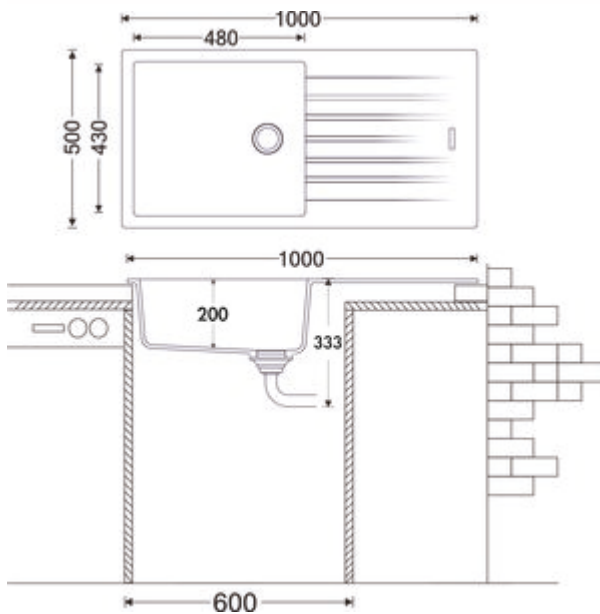

Angola 100 L

Product number: 1106037
Configuration: granite lava

Configuration options

1106031 | granite nero
1106032 | granite espresso
1106033 | granite metallico
1106035 | granite magnolia
1106036 | granite concrete
1106037 | granite lava
1106038 | granite nero assoluto

- ✓ Built-in sink
- ✓ Composite
- ✓ Eccentric set, chrome-plated

Built-in sink. Composite, with large bowl and draining surface, reversible. 3½" basket strainer valve flush with rotational excenter fitting, chrome plated.

- pre-drilled on both sides
- suitable for worktop thicknesses from 22 mm to 44 mm
- cut-out dimensions ca. 980 x 480 mm
- can also be used in combination with hot water fittings (+/-100 °C)

[more infos...](#)

Technical data

Article type	Sink	Depth main sink	430 mm
Width	1.000 mm	Maximum worktop material thickness	44 mm
Material	Composite	Material thickness worktop minimum	22 mm
Cabinet width	600 mm	Number of tap holes	1
Suitable for	can also be used in combination with hot water fittings (+/-100 °C)	Armature bench	Yes
Cut-out dimension	approx. 980 x 480 mm	Number of holes	2
Excenter fitting	Eccentric set, chrome-plated	Note fitting bore	pre-drilled
Valve type	3½" basket strainer valve flush	Arrangement sinks	Reversible
Overflow	Overflow in the main basin	Number of sinks	1 main sink
Installation variant	Built-in sink	Number of overflow points	1
Main sink width	480 mm	Draining board	With ribbed draining surface
Height main sink	200 mm	Garnish actuation	Chrome-plated rotary eccentric