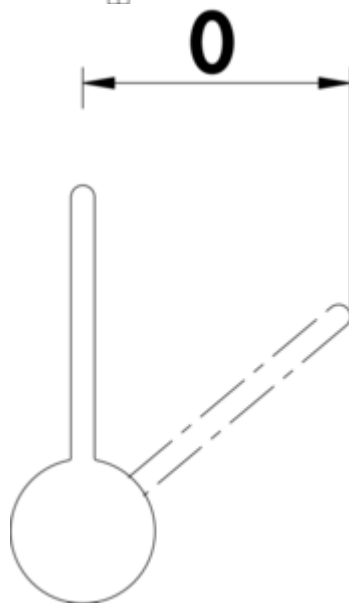

- ✓ Sink faucet
- ✓ high pressure
- ✓ with swivelling outlet

Single lever faucet. With swivelling outlet, side lever and ceramic cartridge

with laminar jet regulator. — swivel range 360°

— drill Ø 35 mm

**BELGAQUA**

## Technical data

Article type	Sink faucet	Handle position	side lever
Brand	LINEA	Cartridge with ceramic sealing discs	Yes
Number of handles	1	Swivel range outlet	360°
Total installation height	319 mm	Beam type	Laminar beam
Height	319 mm	Type of fitting	Single lever faucet
Outreach	199 mm	Operating pressure	high pressure
Outlet	with swivelling outlet	Material	brass
Discharge height	287 mm	Worktop thickness	40 mm
Operating mode	Lever	Number of tap holes	1
Drilling diameter	35 mm	Minimum distance wall to centre tap hole	0 mm