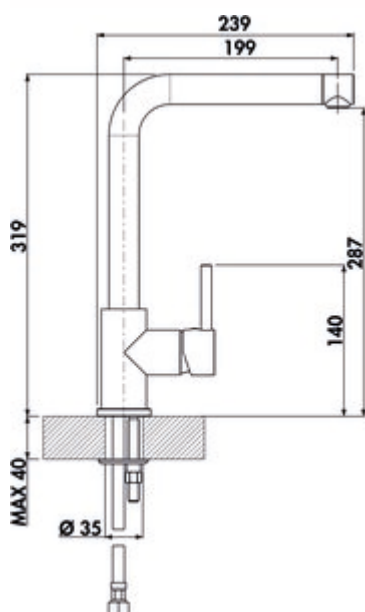

LINEA Gramix 1 high pressure faucet

Product number: 1100405

Configuration: granite magnolia

Configuration options

1100401 | granite nero
 1100402 | granite espresso
 1100403 | granite metallico
 1100405 | granite magnolia
 1100406 | granite concrete
 1100407 | graniete lava
 1100408 | granit nero assoluto

- ✓ Sink faucet
- ✓ high pressure
- ✓ with swivelling outlet

Single lever faucet. With swivelling outlet, side lever and ceramic cartridge with laminar jet regulator. — swivel range 360°

— drill Ø 35 mm

BELGAQUA

[more infos...](#)

Technical data

Article type	Sink faucet	Cartridge with ceramic sealing discs	Yes
Brand	LINEA	Swivel range outlet	360°
Number of handles	1	Beam type	Laminar beam
Total installation height	319 mm	Type of fitting	Single lever faucet
Outreach	199 mm	Operating pressure	high pressure
Outlet	with swivelling outlet	Material	brass
Discharge height	287 mm	Worktop thickness	40 mm
Operating mode	Lever	Number of tap holes	1
Drilling diameter	35 mm	Spring-guided hose shower	No
Handle position	right	Minimum distance wall to centre tap hole	0 mm