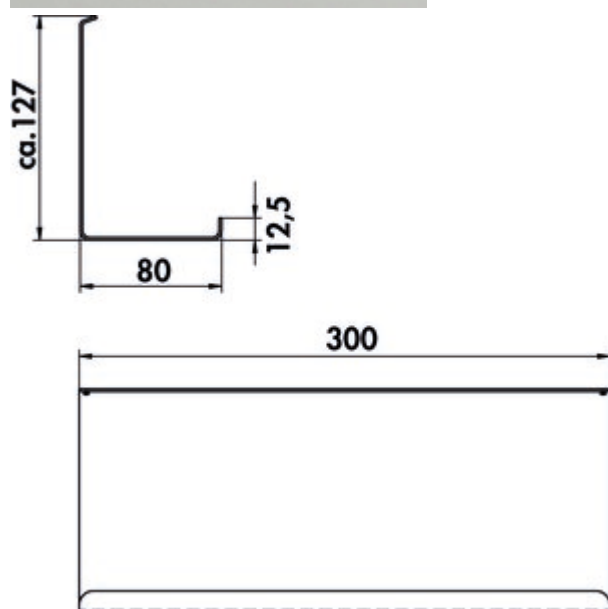

transFORM tray 3

Product number: 8041222

Configuration: black matt

Configuration options

8041222 | black matt

✓ Rail system

For a tablet, mobile phone, cookbook, etc. With ledge for a secure stand.

— powder-coated

— 120 x 300 x 80 mm (H x W x D)

[more infos...](#)

Technical data

Article type	Rail system	Surface/coating	powder coated
Width	300 mm		

Accessories

8041210	transFORM basic profile, Rail system, L 1800 mm
8041211	transFORM basic profile, Rail system, L 2400 mm
8041212	transFORM cover profile, Rail system, L 1800 mm
8041213	transFORM cover profile, Rail system, L 2400 mm
8041214	transFORM profile, Rail system, L 900 mm
8041215	transFORM profile, Rail system, L 1200 mm
8041216	transFORM profile, Rail system, L 1500 mm
8041217	transFORM add-on unit, Rail system, 750 x 300 x 180 mm (H x W x D)
8041218	transFORM add-on unit, Rail system, 900 x 300 x 180 mm (H x W x D)
8041219	transFORM add-on unit, Rail system, 1200 x 300 x 180 mm (H x W x D)
8041220	transFORM tray 1, Rail system, black matt
8041221	transFORM tray 2, Rail system, black matt
8041222	transFORM tray 3, Rail system, black matt
8041223	transFORM spice rack, Rail system, black matt
8041224	transFORM bottle holder, Rail system, black matt
8041225	transFORM tray 4, Rail system, black matt
8041226	transFORM paper roll holder, Rail system, black matt
8041227	transFORM glass holder, Rail system, black matt
8041228	transFORM hook strip, Rail system, black matt
8041229	transFORM tubular pot, Rail system, black matt
8041230	transFORM Powerbox, Rail system, black matt
8041245	transFORM profile, Rail system, L 1800 mm
8041246	transFORM profile, Rail system, L 2400 mm
8041258	transFORM set 1, Rail system, black matt
8041255	transFORM set 2, Rail system, black matt
8041256	transFORM set 3, Rail system, black matt
8041254	transFORM set 4, Shelf system, black matt