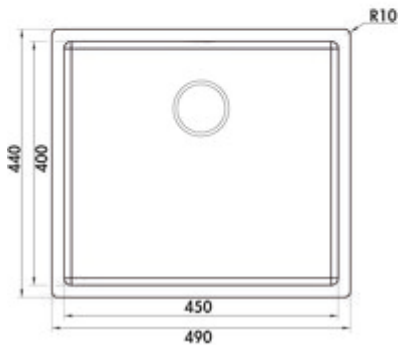

Corno Piu PFU5

Product number: 1013126

Configuration: stainless steel

Configuration options

1013126 | stainless steel

- ✓ Built-in sink
- ✓ Flush mounted sink
- ✓ Sub-structure bowl

Built-in/sub-structure sink. Single bowl. 3½" drain and spill-over fitting with basket strainer valve flush with the bottom. When using the mounting brackets supplied, the installation width required increases by approx. 30 mm per side in case of the sub-structure sink.

Flat edge: also suitable for flush installation

— suitable for worktop thicknesses from 10–40 mm (built-in sink) and 20 mm (sub-structure sink)

— cut-out dimensions ca. 480 x 430 mm (built-in sink)

— cut-out dimensions ca. 450 x 400 mm (substructure sink)

[more infos...](#)

Technical data

Article type	Sink	Main sink width	450 mm
Width	490 mm	Height main sink	201 mm
Material	stainless steel	Depth main sink	400 mm
Note	when using the mounting brackets supplied, the installation width required increases by approx. 30 mm per side in case of the sub-structure sink	Flushing radius (R)	10
Cabinet width	600 mm	Maximum worktop material thickness	40 mm
Cut-out dimension	approx. 480 x 430 mm (built-in sink) approx. 450 x 400 mm (substructure sink)	Material thickness worktop minimum	10 mm
Worktop thickness	The sinks are suitable for worktop thicknesses from 10–40 mm (built-in sink) and from 20 mm (sub-structure sink)	Armature bench	No
Excenter fitting	Drain and spill-over fitting	Number of sinks	1 main sink
Valve type	3 1/2" flush bottom strainer basket valve	Number of overflow points	1
Overflow	Overflow in the main basin	Sound insulation	Yes
Installation variant	Built-in sink Flush mounted sink Sub-structure bowl	Pelvic inner radius (R)	12

Installation dimensions (PDF)