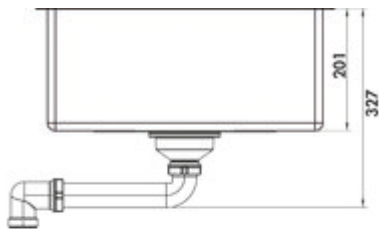

Corno Piu PFU5

Product number: 1013126

Configuration: stainless steel

Configuration options

1013126 | stainless steel

- ✓ Built-in sink
- ✓ Flush mounted sink
- ✓ Sub-structure bowl

Built-in/sub-structure sink. Single bowl. 3½" drain and spill-over fitting with basket strainer valve flush with the bottom. When using the mounting brackets supplied, the installation width required increases by approx. 30 mm per side in case of the sub-structure sink.

Flat edge: also suitable for flush installation

— suitable for worktop thicknesses from 10–40 mm (built-in sink) and 20 mm (sub-structure sink)

— cut-out dimensions ca. 480 x 430 mm (built-in sink)

— cut-out dimensions ca. 450 x 400 mm (substructure sink)

[more infos...](#)

Technical data

Article type	Sink	Main sink width	450 mm
Width	490 mm	Height main sink	201 mm
Material	stainless steel	Depth main sink	400 mm
Note	when using the mounting brackets supplied, the installation width required increases by approx. 30 mm per side in case of the sub-structure sink	Flushing radius (R)	10
Cabinet width	600 mm	Maximum worktop material thickness	40 mm
Cut-out dimension	approx. 480 x 430 mm (built-in sink) approx. 450 x 400 mm (substructure sink)	Material thickness worktop minimum	10 mm
Worktop thickness	The sinks are suitable for worktop thicknesses from 10–40 mm (built-in sink) and from 20 mm (sub-structure sink)	Armature bench	No
Excenter fitting	Drain and spill-over fitting	Number of sinks	1 main sink
Valve type	3 1/2" flush bottom strainer basket valve	Number of overflow points	1
Overflow	Overflow in the main basin	Sound insulation	Yes
Installation variant	Built-in sink Flush mounted sink Sub-structure bowl	Pelvic inner radius (R)	12