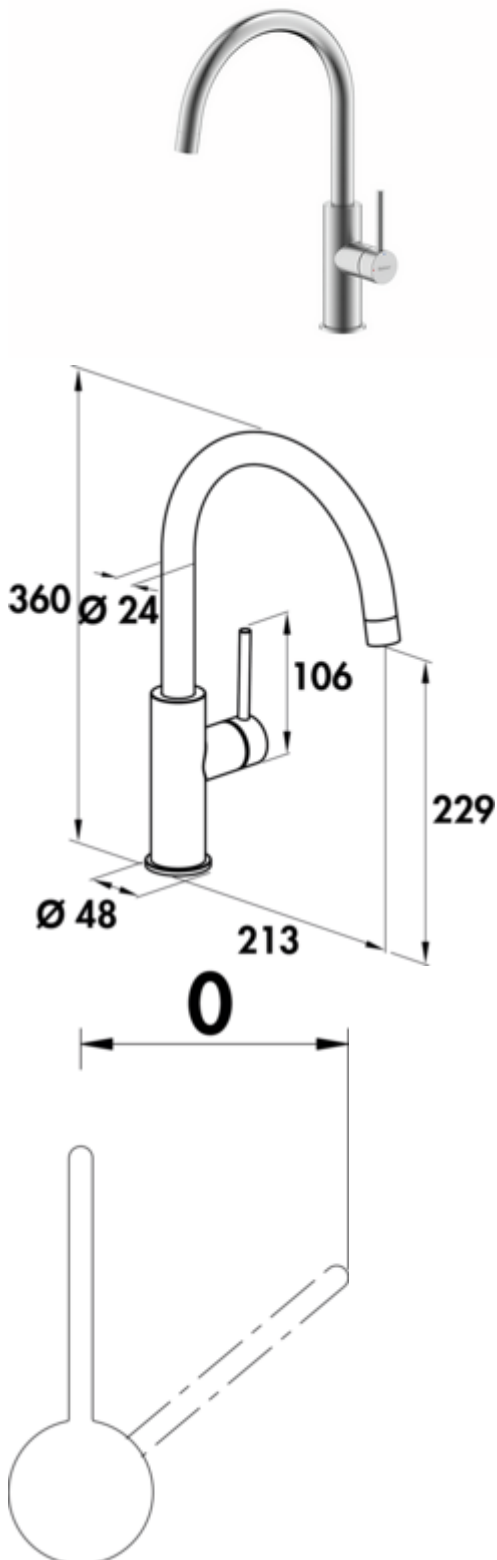

## SERVIZIO Namor® 5

Product number: 5025009

Configuration: stainless steel, with laminar aerator, high pressure

### Configuration options

5025009 | stainless steel, with laminar aerator, high pressure  
 5025010 | black matt, with laminar aerator, high pressure  
 5025038 | stainless steel, without laminar aerator, low pressure  
 5025039 | black matt, without laminar aerator, low pressure

- ✓ Sink faucet
- ✓ high pressure
- ✓ with swivelling outlet

Single lever mixer. With swivelling outlet, side lever and ceramic cartridge.

- swivel range 120°
- drill Ø 35 mm
- corresponds to the German and European drinking water regulation/directive

### Technical data

Article type	Sink faucet	Beam type	Laminar beam
Brand	SERVIZIO	Type of fitting	Single lever faucet
Number of handles	1	Operating pressure	high pressure
Total installation height	360 mm	Width	48 mm
Height	360 mm	Material	stainless steel
Outreach	213 mm	Swivel range handle	0 °
Outlet	with swivelling outlet	Cartridge size	25 mm
Discharge height	229 mm	ECO function	energy-saving cold start function
Operating mode	Lever	Max. Flow rate at 3 bar	12,5 l/min
Drilling diameter	35 mm	Flow rate at 3 bar (cold)	9,5 l/min
Handle position	side lever	Flow rate at 3 bar (hot)	9,5 l/min
Lever length	106 mm	Flow rate at 3 bar (mix)	12,5 l/min
Cartridge with ceramic sealing discs	Yes	Size laminar flow regulator	M18,5x1
Swivel range outlet	120°	Connection hoses	700 mm