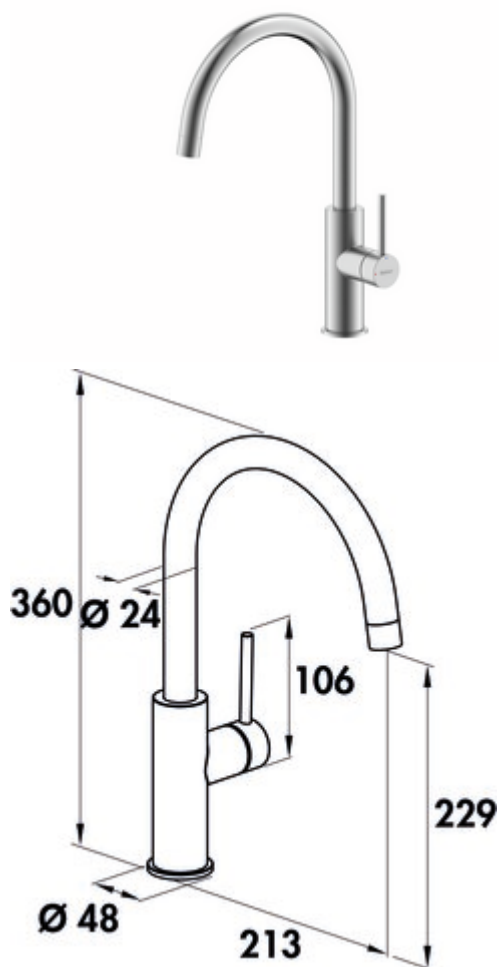

SERVIZIO Namor® 5

Product number: 5025009

Configuration: stainless steel, with laminar aerator, high pressure

Configuration options

5025009 | stainless steel, with laminar aerator, high pressure

5025010 | black matt, with laminar aerator, high pressure

5025038 | stainless steel, without laminar aerator, low pressure

5025039 | black matt, without laminar aerator, low pressure

- ✓ Sink faucet
- ✓ high pressure
- ✓ with swivelling outlet

Single lever mixer. With swivelling outlet, side lever and ceramic cartridge.

— swivel range 120°

— drill Ø 35 mm

— corresponds to the German and European drinking water regulation/directive

[more infos...](#)

Technical data

Article type	Sink faucet	Beam type	Laminar beam
Brand	SERVIZIO	Type of fitting	Single lever faucet
Number of handles	1	Operating pressure	high pressure
Total installation height	360 mm	Width	48 mm
Height	360 mm	Material	stainless steel
Outreach	213 mm	Swivel range handle	0 °
Outlet	with swivelling outlet	Cartridge size	25 mm
Discharge height	229 mm	ECO function	energy-saving cold start function
Operating mode	Lever	Max. Flow rate at 3 bar	12,5 l/min
Drilling diameter	35 mm	Flow rate at 3 bar (cold)	9,5 l/min
Handle position	side lever	Flow rate at 3 bar (hot)	9,5 l/min
Lever length	106 mm	Flow rate at 3 bar (mix)	12,5 l/min
Cartridge with ceramic sealing discs	Yes	Size laminar flow regulator	M18,5x1
Swivel range outlet	120°	Connection hoses	700 mm