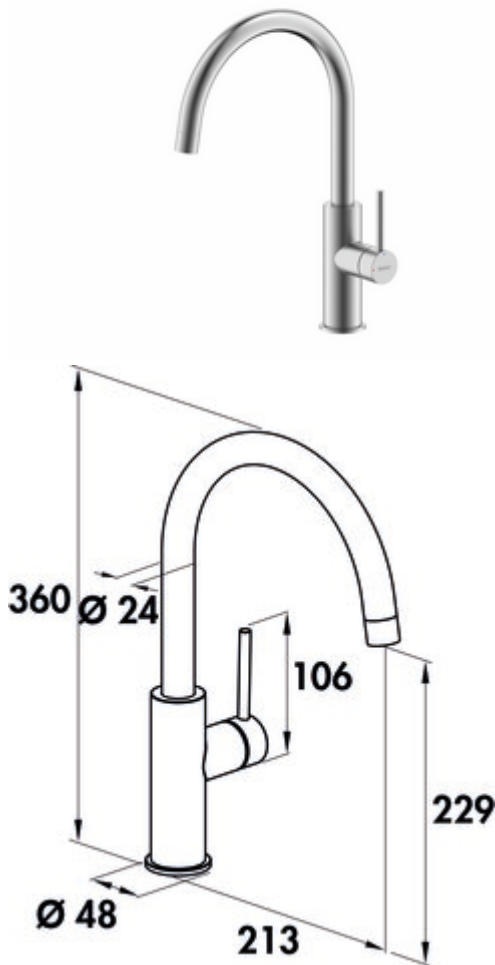

## SERVIZIO Namor® 5

Product number: 5025009

Configuration: stainless steel, with laminar aerator, high pressure

5025039 | black matt, without laminar aerator, low pressure

- ✓ Sink faucet
- ✓ high pressure
- ✓ with swivelling outlet

Single lever mixer. With swivelling outlet, side lever and ceramic cartridge.

— swivel range 120°

— drill Ø 35 mm

— corresponds to the German and European drinking water regulation/directive

[more infos...](#)

### Technical data

Article type	Sink faucet	Type of fitting	Single lever faucet
Brand	SERVIZIO	Operating pressure	high pressure
Number of handles	1	Width	48 mm
Total installation height	360 mm	Material	stainless steel
Outreach	213 mm	Swivel range handle	0 °
Outlet	with swivelling outlet	Cartridge size	25 mm
Discharge height	229 mm	ECO function	energy-saving cold start function
Operating mode	Lever	Max. Flow rate at 3 bar	12,5 l/min
Drilling diameter	35 mm	Flow rate at 3 bar (cold)	9,5 l/min
Handle position	side lever	Flow rate at 3 bar (hot)	9,5 l/min
Lever length	106 mm	Flow rate at 3 bar (mix)	12,5 l/min
Cartridge with ceramic sealing discs	Yes	Size laminar flow regulator	M18,5x1
Swivel range outlet	120°	Connection hoses	700 mm
Beam type	Laminar beam		