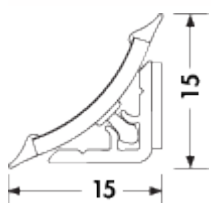

Wall connection profile Slim Line Plus

Product number: 9010039

Configuration: stainless steel coloured

Configuration options

9010038 | black

9010039 | stainless steel coloured

✓ Wall joint profile

The top and bottom parts are inserted separately as strips and assembled as a set.

- profile length 2.5 m.
- one-handed installation possible thanks to adhesive tape on the back
- particularly stable fastening by means of screws/nails
- accessories must be ordered separately

Only available in units of 10 pieces = 25 m.

[more infos...](#)

Technical data

Article type	Wall joint profile	Note	only available in units of 10 pieces = 25 m
Height	15 mm	Consisting of	bottom and top
Width	15 mm		