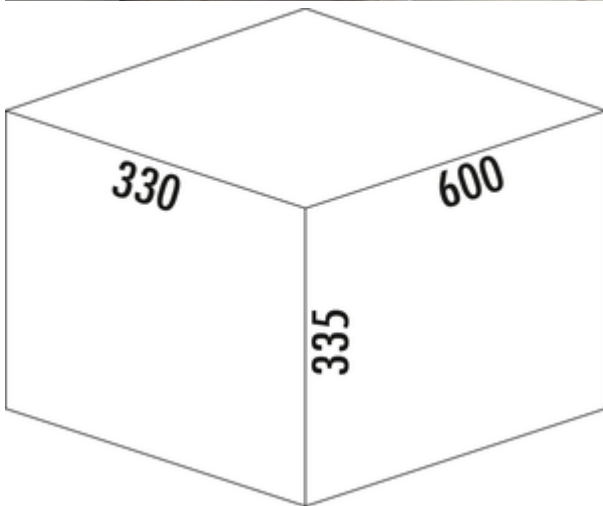

WESCO® Pullboy Soft Comfort® 335 K/600-2

Product number: 8011125

Configuration: anthracite

Configuration options

8011125 | anthracite

- ✓ Front pull-out system
- ✓ full pull-out
- ✓ 34 l

With a fixed lid. **Incl. pull-out locking pins.**

- waste system with soft retraction and damping
- waste volume 34 (2 x 17) litres
- dimensions: 335 x 562 x 330 mm (H x W x D)
- installation: side wall mounting with front panel
- for 16/19 mm side walls

[more infos...](#)

Technical data

Article type	Waste collection system	Colour total cover	anthracite
Brand	WESCO®	Cover	Yes
Height	335 mm	Lid type(s)	Complete lid
Width	562 mm	Number of containers	2
Material	plastic	Opening technology	full pull-out
Mounting/Fixing	side wall front panel Comfort Plus metal installation template	Total volume	34 l
Further	incl. pull-out locking pins	Volume/content container 1	17 l
Installation_height_list	335 mm	Volume/content container 2	17 l
Cabinet width	600 mm	Soft closing	Yes
Shape	angular	Design	Front pull-out system
Carrying capacity	max. 30 kg	Volume/Content container	17/17
Frame colour	anthracite	Retractable total cover	No
For sidewall thickness	16/19 mm	Guide rail depth	420 mm
Installation depth	330 mm	Locking mechanism	With damper