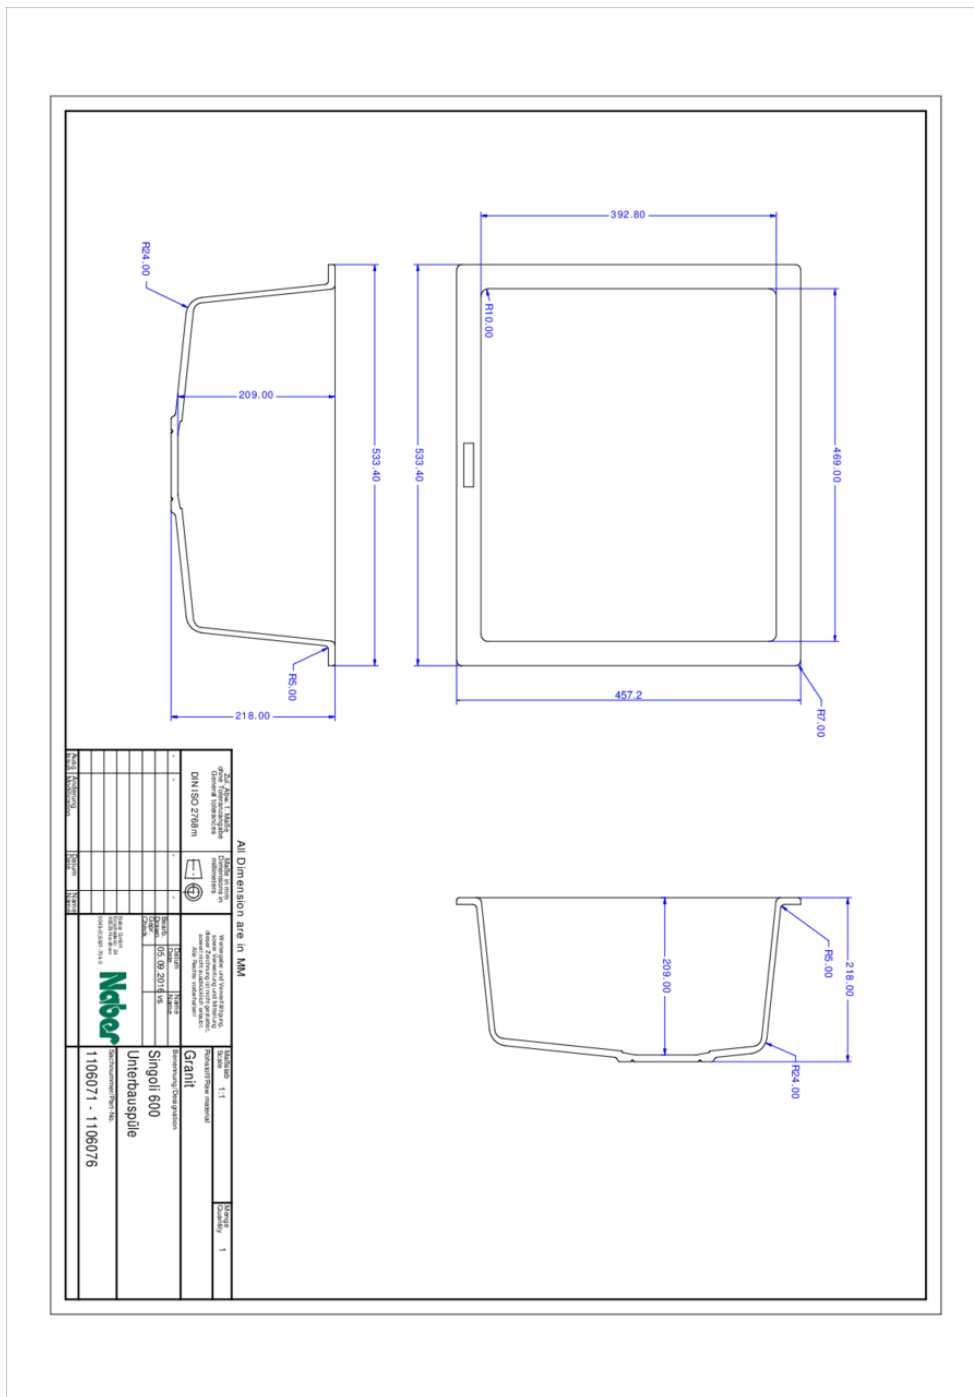

- ✓ Sub-structure bowl
- ✓ Composite
- ✓ Eccentric set, chrome-plated

Sub-structure sink. Composite, single bowl. 3½" basket strainer valve flush, rotational excenter fitting, chrome plated.

- suitable for worktop thicknesses of at least 15 mm
- eccentric handle drilling dimension Ø 35 mm
- cut-out dimensions ca. 468 x 390 mm
- can also be used in combination with hot water fittings (+/-100 °C)

[more infos...](#)

Technical data

Article type	Sink	Height main sink	209 mm
Width	533 mm	Depth main sink	392,8 mm
Material	Composite	Flushing radius (R)	7
Cabinet width	600 mm	Material thickness worktop minimum	15 mm
Suitable for	can also be used in combination with hot water fittings (+/-100 °C)	Armature bench	No
Cut-out dimension	approx. 468 x 390 mm	Number of sinks	1 main sink
Excenter fitting	Eccentric set, chrome-plated	Number of overflow points	1
Valve type	3½" basket strainer valve flush	Garnish actuation	Chrome-plated rotary eccentric
Installation variant	Sub-structure bowl	Pelvic inner radius (R)	10
Main sink width	480 mm	Drilling diameter eccentric	35 mm

Dimensional sketch (PDF)

Installation dimensions (PDF)