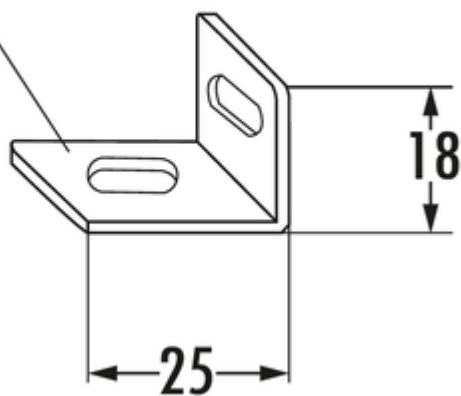

## Bracket 2

Product number: 1111102  
 Configuration: galvanised

**Configuration options**  
 1111102 | galvanised

- ✓ Connecting materials
  - ✓ Material: galvanized steel
- With horizontal and vertical elongated holes.
- thickness 1.5 mm
  - sides 25 x 18 mm
  - width 20 mm

6 x 12

[more infos...](#)

### Technical data

Article type	Connecting materials	With horizontal and vertical slotted holes	Yes
Width	20 mm	Thigh dimensions	25 x 18 mm
Material	galvanized steel	Strength	1.5 mm