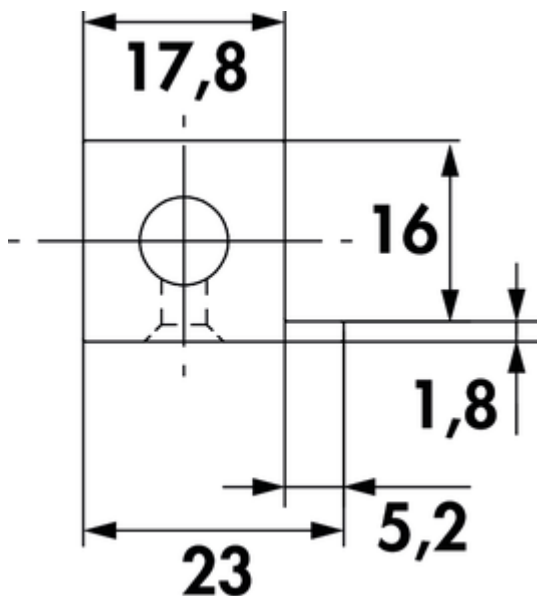

Cubo strut set 600

Product number: 8051023
 Configuration: black matt

Configuration options
 8051023 | black matt

- ✓ Shelf system
- ✓ Material: aluminium
- ✓ straight

Shelf system. Aluminium profiles 18 x 18 mm, powder-coated with fine structure.

Set consisting of:

- 4 struts L 564 mm for complete shelf dimension of 600 mm
- for inserting plate material of up to 16 mm thickness

[more infos...](#)

Technical data

Article type	Shelf system	Surface/coating	powder-coated with fine structure
Width	564 mm	Shape	straight
Material	aluminium	Dimensions profile	18 x 18 mm
Suitable for	for inserting plate material of up to 16 mm thickness	Consisting of	4 struts L 564 mm for complete shelf dimension of 600 mm