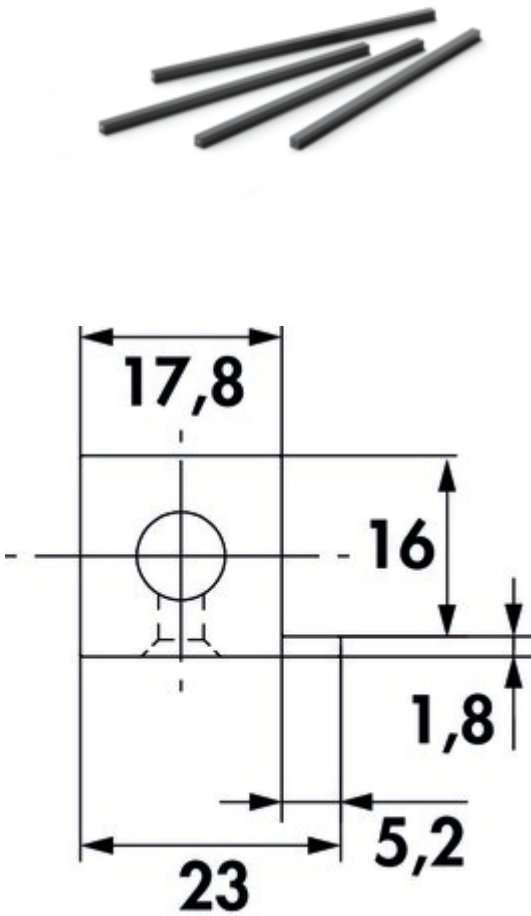

Cubo strut set 600

Product number: 8051023

Configuration: black matt

Configuration options

8051023 | black matt

- ✓ Shelf system
- ✓ Material: aluminium
- ✓ straight

Shelf system. Aluminium profiles 18 x 18 mm, powder-coated with fine structure.

Set consisting of:

- 4 struts L 564 mm for complete shelf dimension of 600 mm
- for inserting plate material of up to 16 mm thickness

[more infos...](#)

Technical data

Article type	Shelf system	Surface/coating	powder-coated with fine structure
Width	564 mm	Shape	straight
Material	aluminium	Dimensions profile	18 x 18 mm
Suitable for	for inserting plate material of up to 16 mm thickness	Consisting of	4 struts L 564 mm for complete shelf dimension of 600 mm