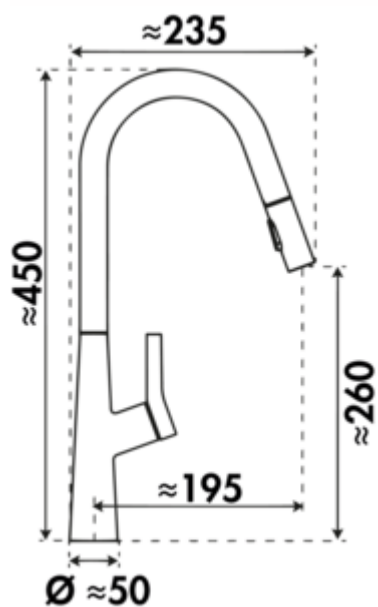

5021327 | graphite matt, high pressure

- ✓ Sink faucet
- ✓ high pressure
- ✓ with swivelling/pull-out outlet (can be switched to stream or shower)

Single lever faucet. With **swivelling/pull-out** outlet (can be switched to stream or shower), side lever, ceramic cartridge.

— energy-saving cold start function

— swivel range 360°

— drill Ø 35 mm

[more infos...](#)

Technical data

Article type	Sink faucet	Beam type	Comfort beam Shower jet
Brand	Wasserwerk	Type of fitting	Single lever faucet
Number of handles	1	Operating pressure	high pressure
Height	450 mm	Width	50 mm
Outreach	235 mm	Certification	Belgaqua
Outlet	with swivelling/pull-out outlet (can be switched to stream or shower)	Swivel range handle	0 °
Discharge height	260 mm	Number of tap holes	1
Operating mode	Lever	Cartridge size	25 mm
Drilling diameter	35 mm	ECO function	energy-saving cold start function
Handle position	side lever	Convertible jet/shower	Yes
Cartridge with ceramic sealing discs	Yes	Length shower hose	1.500 mm
Swivel range outlet	360°	Connection hoses	500 mm