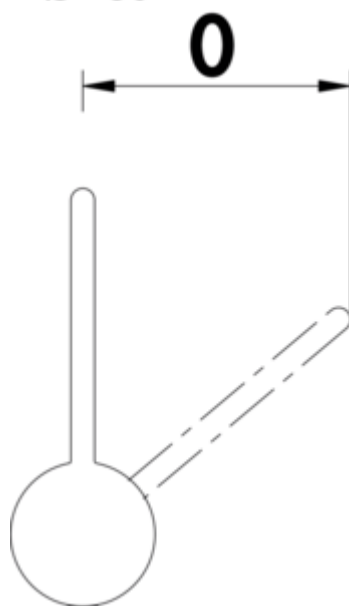

Wasserwerk Bendea

Product number: 5021324

Configuration: stainless steel coloured, high pressure

Configuration options

5021324 | stainless steel coloured, high pressure

5021325 | black matt, high pressure

5021326 | brushed-gold, high pressure

5021327 | graphite matt, high pressure

- ✓ Sink faucet
- ✓ high pressure
- ✓ with swivelling/pull-out outlet (can be switched to stream or shower)

Single lever faucet. With **swivelling/pull-out** outlet (can be switched to stream or shower), side lever, ceramic cartridge.

— energy-saving cold start function

— swivel range 360°

— drill Ø 35 mm

[more infos...](#)

Technical data

Article type	Sink faucet	Beam type	Comfort beam Shower jet
Brand	Wasserwerk	Type of fitting	Single lever faucet
Number of handles	1	Operating pressure	high pressure
Height	450 mm	Width	50 mm
Outreach	235 mm	Certification	Belgaqua
Outlet	with swivelling/pull-out outlet (can be switched to stream or shower)	Swivel range handle	0 °
Discharge height	260 mm	Number of tap holes	1
Operating mode	Lever	Cartridge size	25 mm
Drilling diameter	35 mm	ECO function	energy-saving cold start function
Handle position	side lever	Convertible jet/shower	Yes
Cartridge with ceramic sealing discs	Yes	Length shower hose	1.500 mm
Swivel range outlet	360°	Connection hoses	500 mm