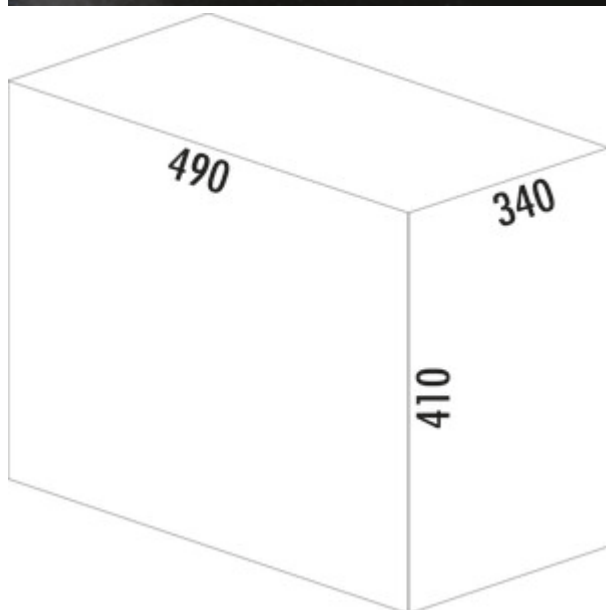

WESCO® Traditionline Trio-Master® 410 S/ 400-3

Product number: 8011113
Configuration: aluminium grey

Configuration options

8011113 | aluminium grey

- ✓ Pull-out technology for rotating doors
- ✓ full pull-out
- ✓ 40 l
- waste capacity 40 (2 x 10/1 x 20) liters
- technology: full pull-out
- fitting: cabinet bottom

[more infos...](#)

Technical data

Article type	Waste collection system	Number of containers	3
Brand	WESCO®	Opening technology	full pull-out
Width	340 mm	Total volume	40 l
Mounting/Fixing	cabinet bottom	Volume/content container 1	10 l
Cabinet width	400 mm	Volume/content container 2	10 l
Shape	angular	Volume/content container 3	20 l
Material lid	plastic	Colour container lid	aluminium grey
Material container	plastic	Design	Pull-out technology for rotating doors
Cover	Yes	Volume/Content container	10/10/20
Lid type(s)	Complete lid		