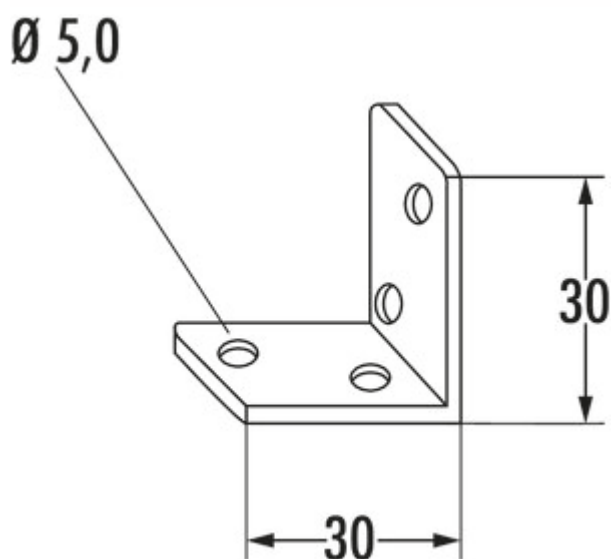

## Bracket 1

Product number: 1111101  
Configuration: galvanised

### Configuration options

1111101 | galvanised

- ✓ Connecting materials
- ✓ Material: galvanized steel
- thickness 2 mm
- sides 30 x 30 mm
- width 25 mm

[more infos...](#)

### Technical data

Article type	Connecting materials	Diameter hole bore	5 mm
Width	25 mm	Thigh dimensions	30 x 30 mm
Material	galvanized steel	Strength	2 mm