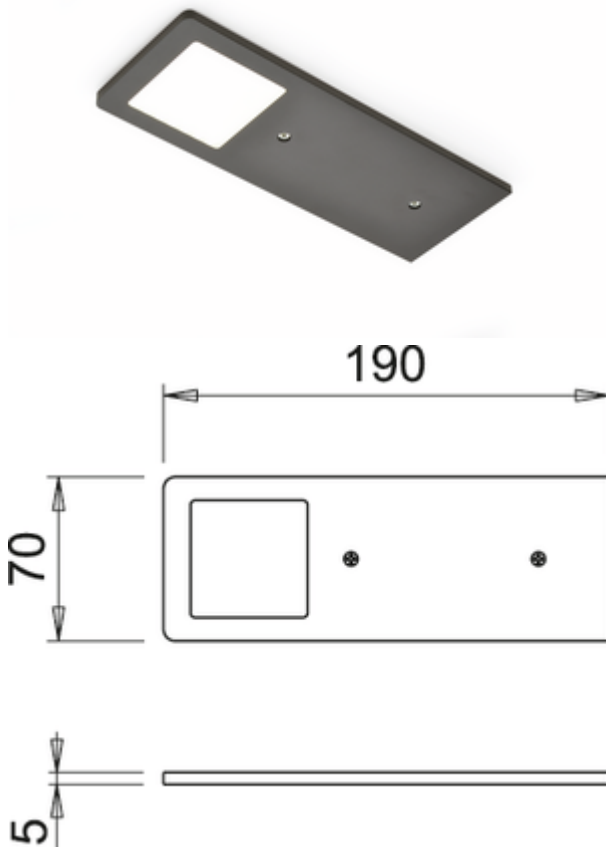

- ✓ Under-cabinet/niche light
- ✓ 3000 K warm white
- ✓ 5 watts

Lamp for mounting from below. Aluminium housing, 5 mm, illumination without visible LED points with integrated touch switch.

Individual lamp without or with LED Touch switch and dimmer (w. LED Touch s. d.)

- 5 watt, 24 V, two colour ranges: **3000 K** warm white, **3900 K** neutral white
- 65 lumen/watt
- brightness continuously dimmable using LED touch switch and dimmer
- 200 mm supply line, 2000 mm connecting line with mini-plug-in system
- additional memory function: the last setting is saved

This product contains a light source with the energy efficiency class F.

[more infos...](#)

Technical data

Article type	Luminaire	Illuminant included	Yes
Height	5 mm	Dimmer	Yes
Width	190 mm	Housing colour	black matt
Energy efficiency class	F	Colour temperature	3000 K warm white
Transformer / converter required	Yes, must be ordered separately	Type of dimming	brightness continuously dimmable
Protection class	III	Plug-in system	with mini plug-in system
Mounting/Fixing	Base unit installation (wall unit/ shelf)	Illuminant type	LED
Material housing	aluminium	Replaceable illuminant	No
Length of connection cable (secondary)	2.000 mm	Light yield	65 lumen/watt
Switch	No	Homogeneous light field without visible LED points	Yes
Surface/coating	matt	Touch function	Yes
Shape	angular	Design	Under-cabinet/niche light
Memory function	Yes	Dimming function (composite)	Yes, brightness continuously dimmable
Length of the supply line (primary)	150 mm	Illuminant power	5 watts