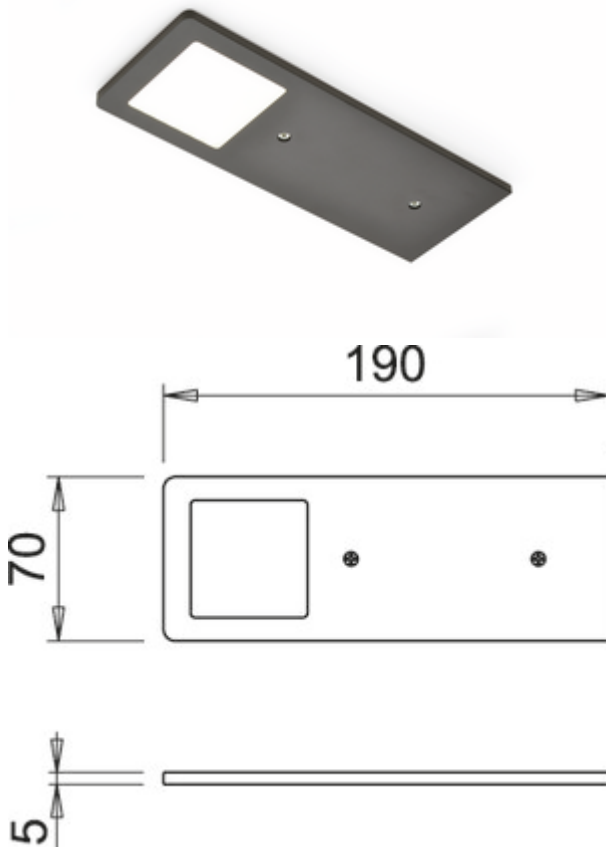

- ✓ Under-cabinet/niche light
- ✓ 3000 K warm white
- ✓ 5 watts

Lamp for mounting from below. Aluminium housing, 5 mm, illumination without visible LED points with integrated touch switch.

Individual lamp without or with LED Touch switch and dimmer (w. LED Touch s. d.)

- 5 watt, 24 V, two colour ranges: 3000 K warm white, 3900 K neutral white
- 65 lumen/watt
- brightness continuously dimmable using LED touch switch and dimmer
- 200 mm supply line, 2000 mm connecting line with mini-plug-in system
- additional memory function: the last setting is saved

## Technical data

Article type	Luminaire	Dimmer	Yes
Width	190 mm	Housing colour	black matt
Energy efficiency class	F	Colour temperature	3000 K warm white
Transformer / converter required	Yes, must be ordered separately	Type of dimming	brightness continuously dimmable
Protection class	III	Plug-in system	with mini plug-in system
Mounting/Fixing	Base unit installation (wall unit/ shelf)	Illuminant type	LED
Material housing	aluminium	Replaceable illuminant	No
Length of connection cable (secondary)	2.000 mm	Light yield	65 lumen/watt
Switch	No	Homogeneous light field without visible LED points	Yes
Surface/coating	matt	Touch function	Yes
Shape	angular	Design	Under-cabinet/niche light
Memory function	Yes	Dimming function (composite)	Yes, brightness continuously dimmable
Length of the supply line (primary)	150 mm	Illuminant power	5 watts
Illuminant included	Yes		

## Accessories

7062252	LED connection line 24, Connection line/element, white, L 2000 mm
7062250	LED converter 2430, white